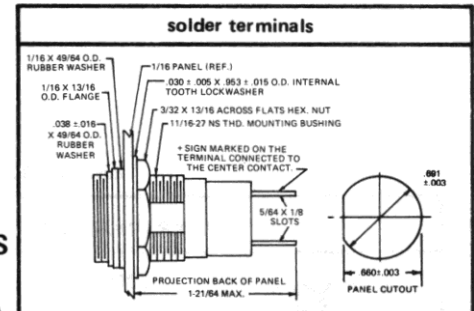

LH77/3 377-0410-11-203