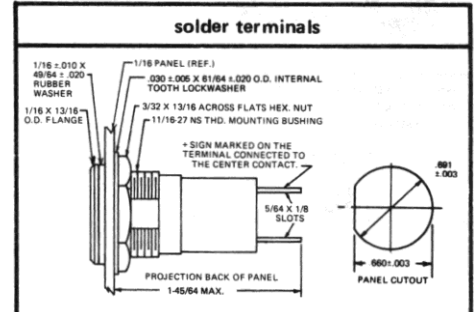

Recognized under the component  
program of Underwriters'  
Laboratories Inc.

75W., 125V.

373 SERIES  
375 SERIES  
376 SERIES

BASE PART NUMBERS

WITH SCREW-IN LENS CAPS

LH76/3 373-0410-01-203

373-0410-0131-203  
Convex lens