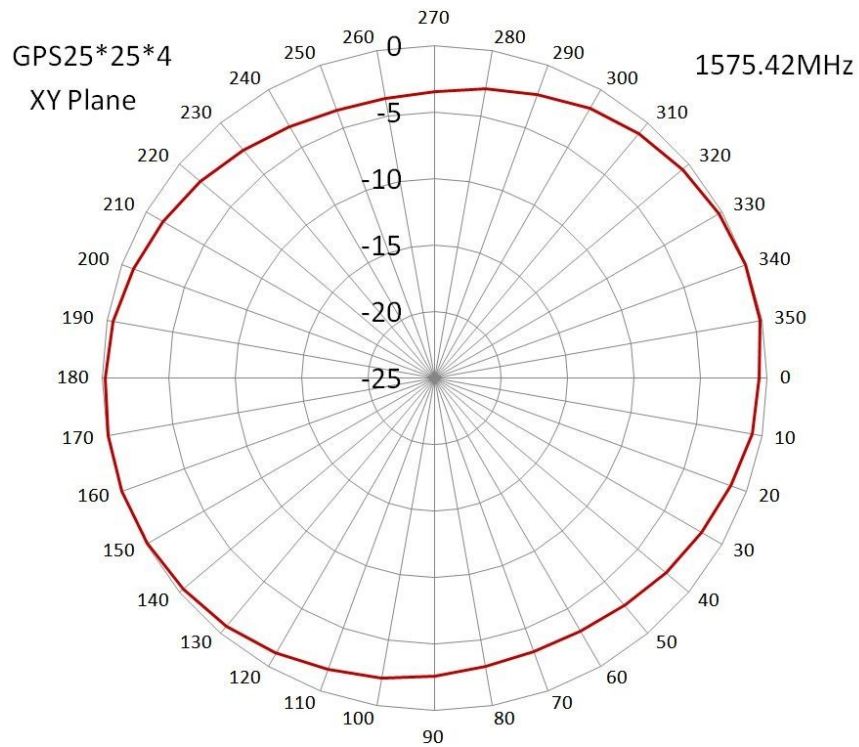

4 Radiation Pattern

GPS Antenna