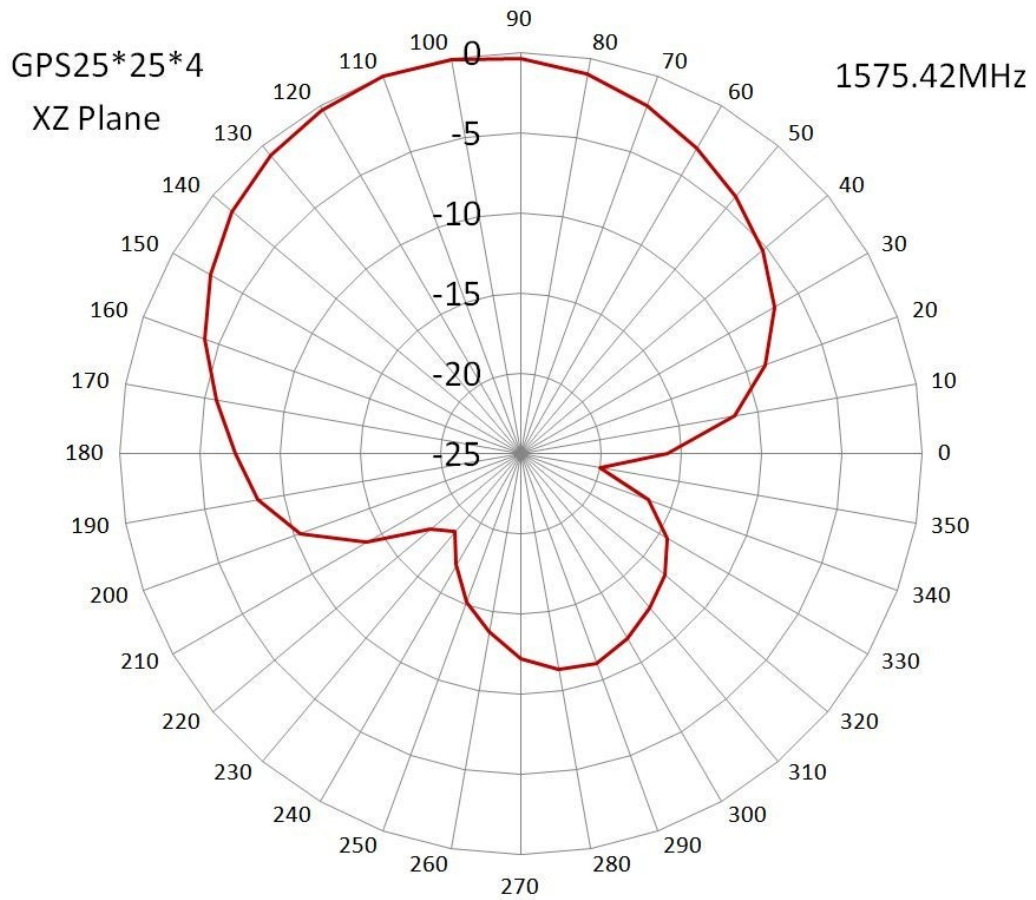

GSM Antenna