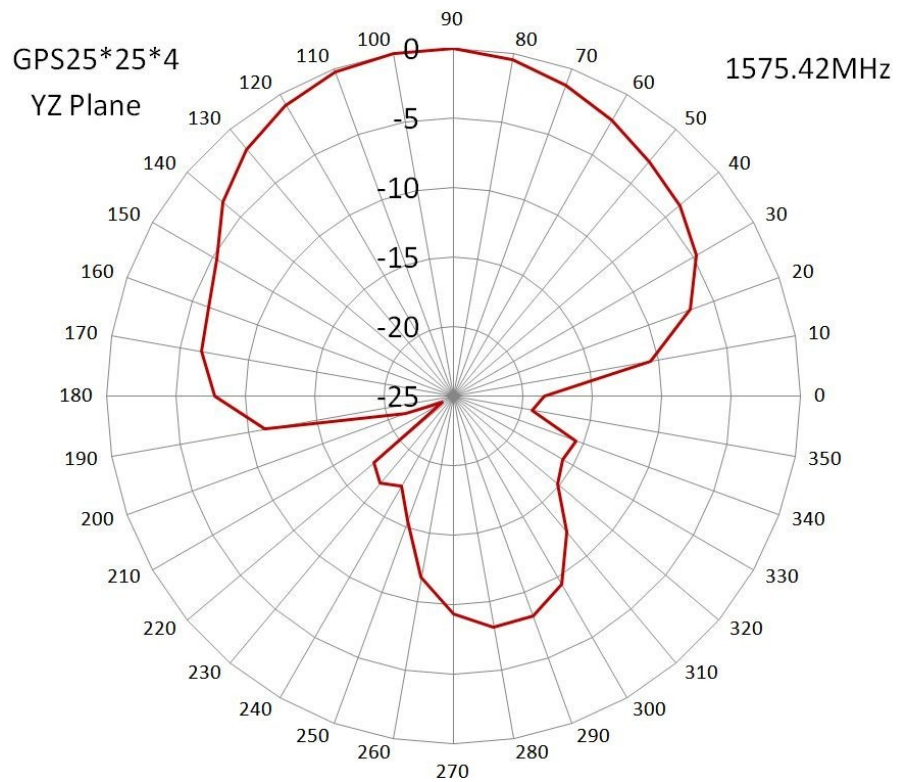

4 Radiation Pattern

GPS Antenna