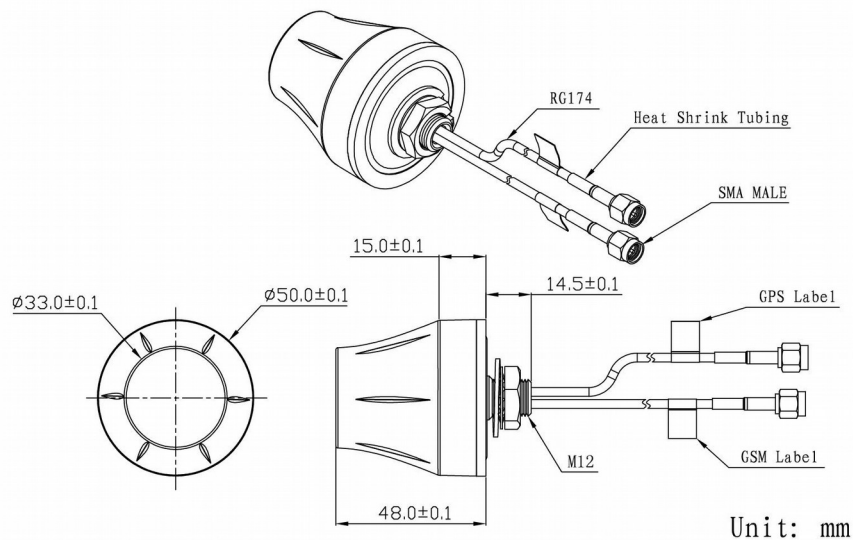

WiFi Antenna

Model : COMBO-ANT062

1 Part Number

COMBO-ANT062

2 Dimension (Unit : mm)

3 Electrical Characteristics

3.1 WiFi Antenna

Item		Specifications	
GPS Antenna	Dielectric Antenna	Center Frequency	1575.42±1MHz
		Band Width	CF±5MHz
		Polarization	RHCP
		Gain	2dBic (Zenith)
		V.S.W.R	< 1.5
		Impedance	50Ω
		Axial Ratio	3dB (max)
	LNA	Gain	28±2dB
		Noise Figure	< 1.5
		Ex-band Attenuation	12dB@CF+50MHz/16dB@CF-50MHz
		V.S.W.R	< 2.0
Supply Voltage		2.2~5V DC	
Current Consumption	5~15mA		
GSM Antenna		Frequency Range	824~960MHz/1710~2170MHz
		V.S.W.R	< 2.0
		Polarization	Linear
		Gain	2.0dBi
		Impedance	50Ω
Mechanical		Cable	RG174
		Connector	SMA/MCX/FAKRA or others
		Material	ABS
		Mounting Method	Screw
Environmental		Operating Temperature	-40°C~+85°C
		Relative Humidity	Up to 95%
		Ingress Protection	IP67 (exclude cable outlet)
		Vibration	10 to 55Hz with 1.5mm amplitude 2hours
		Environmentally Friendly	ROHS Compliant