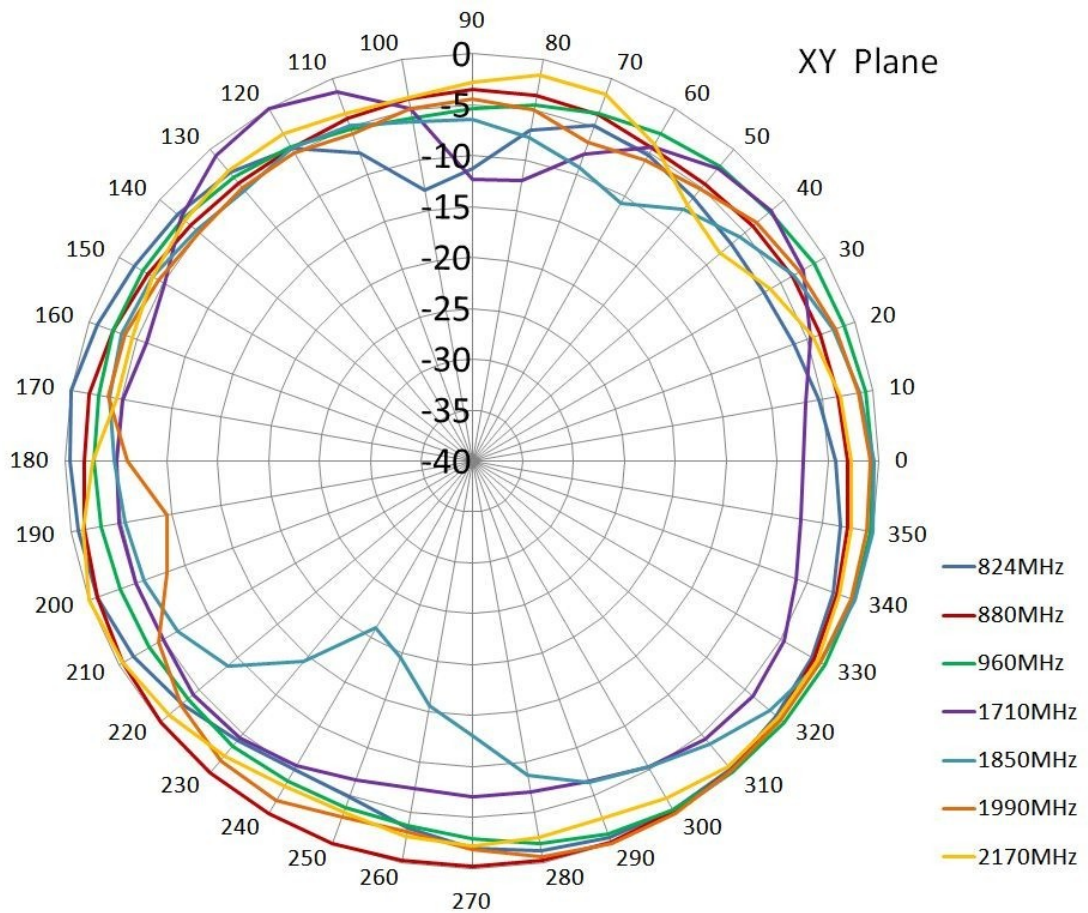

GSM Antenna