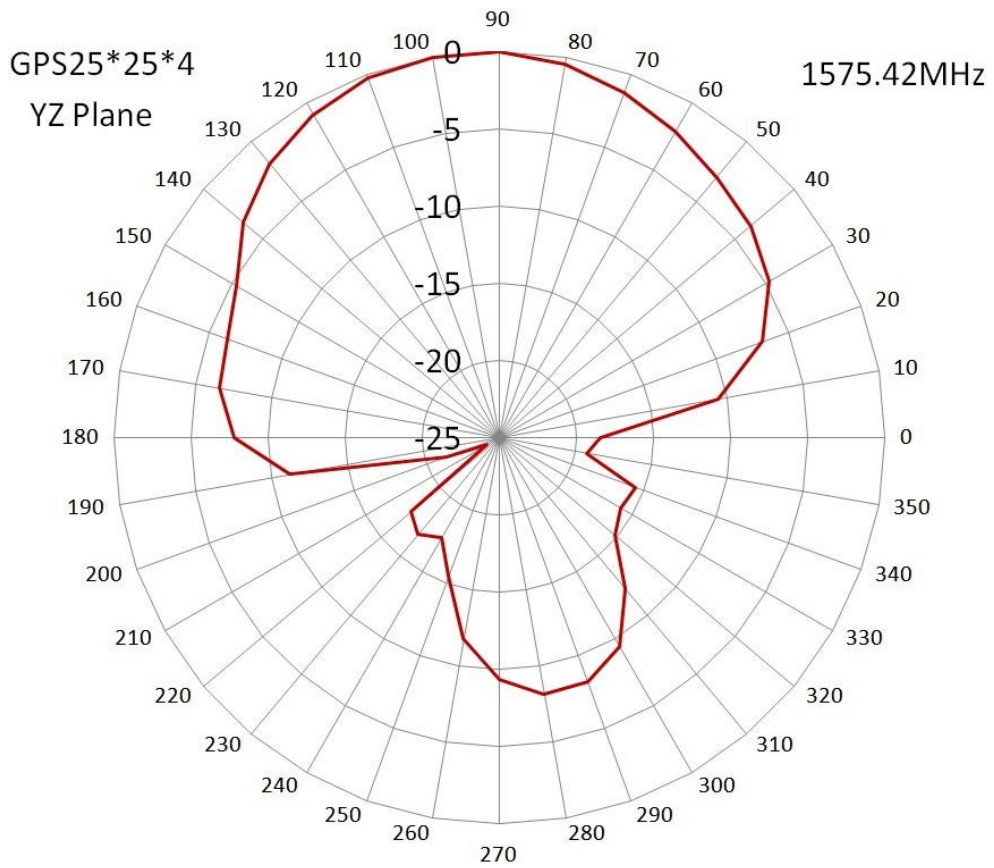

GSM Antenna