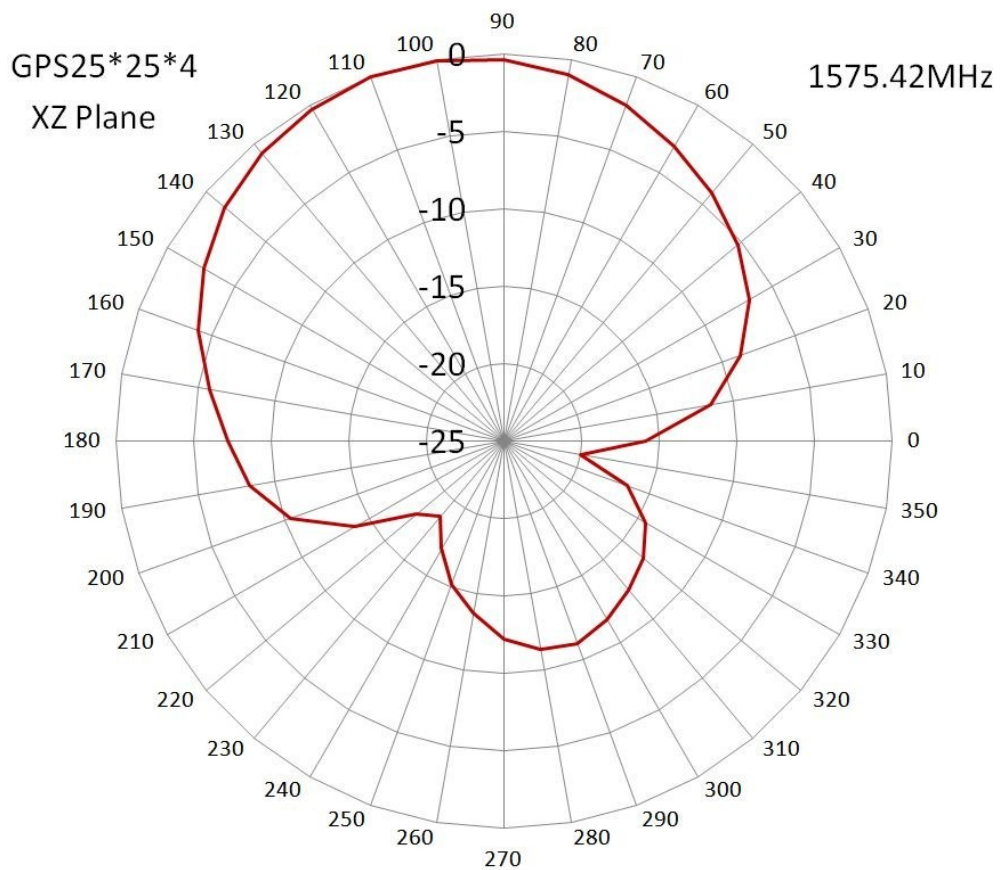

4 Radiation Pattern

GPS Antenna