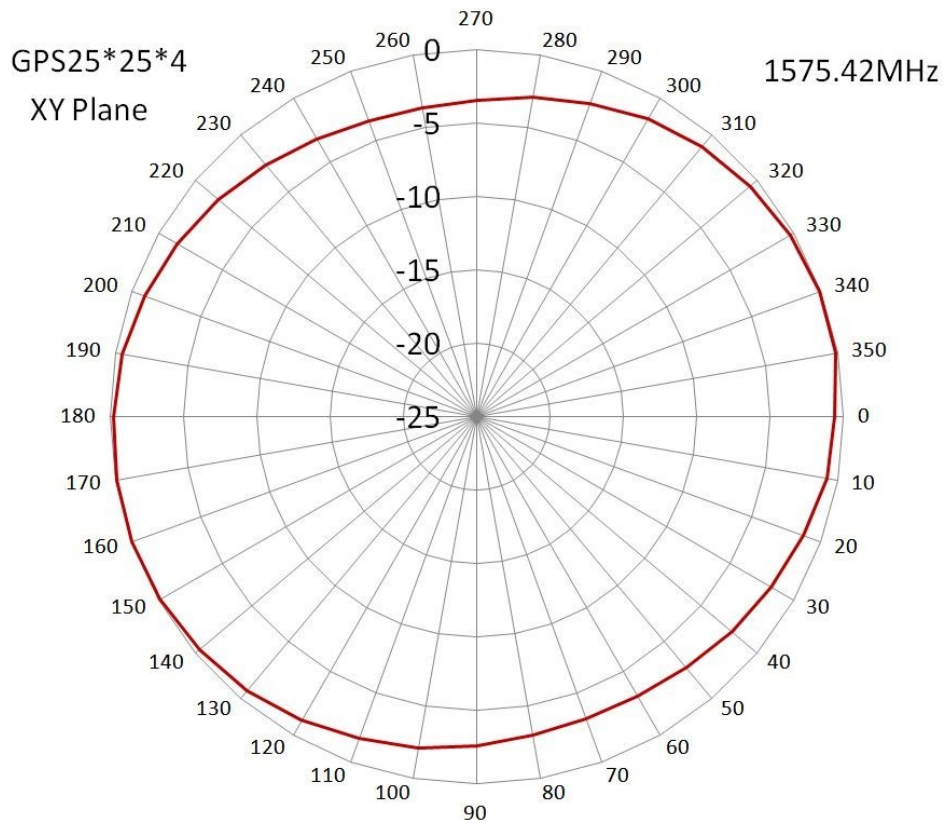

4 Radiation Pattern

GPS Antenna