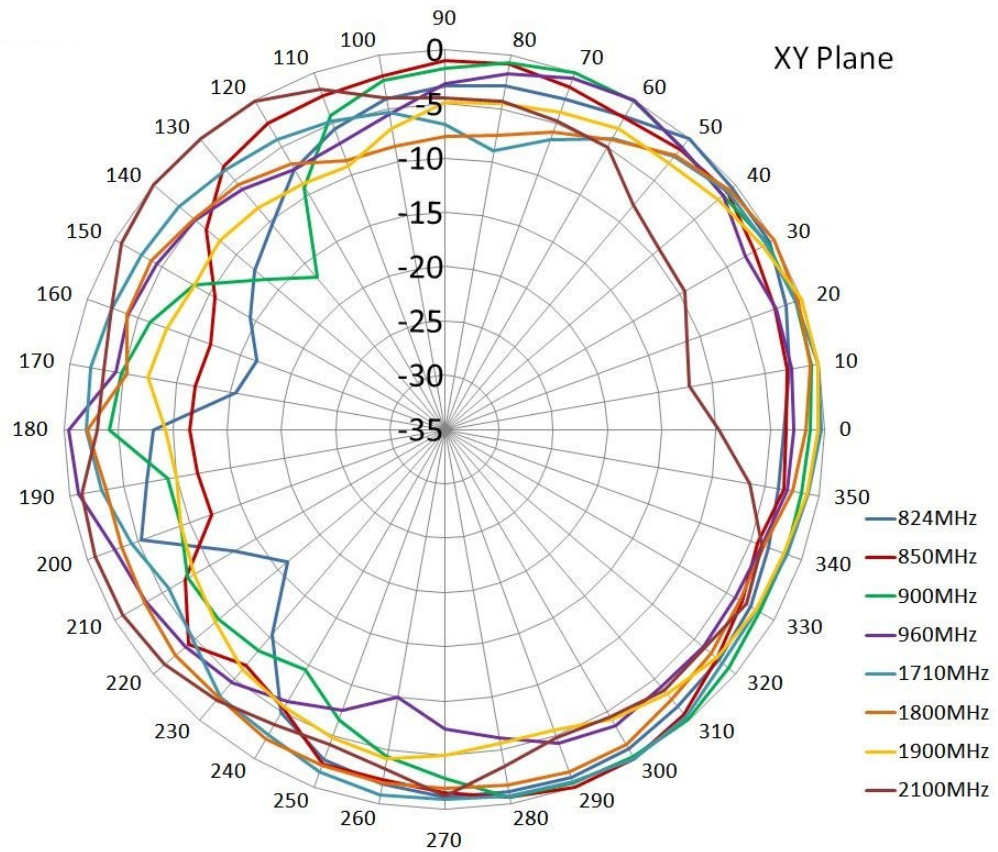

GSM Antenna