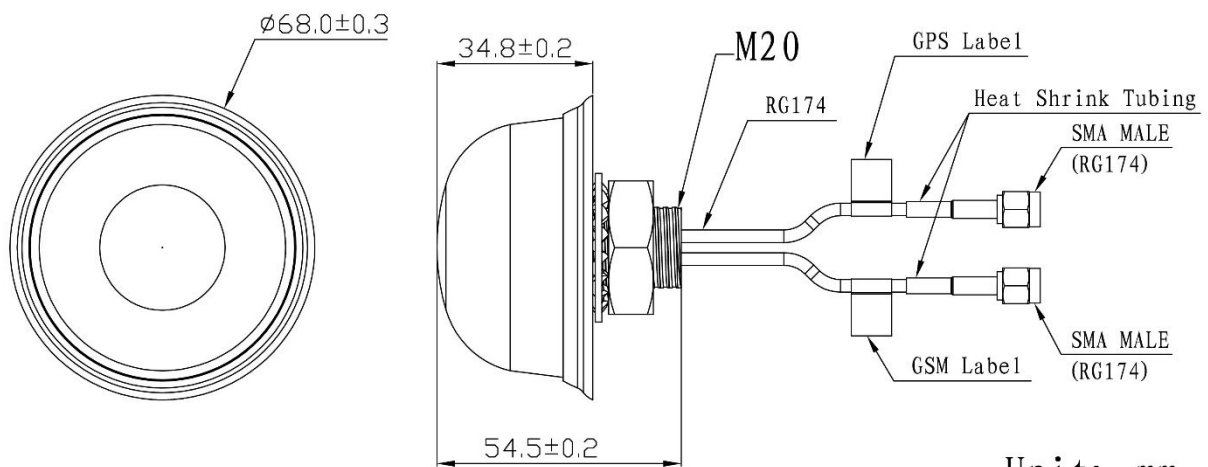

WiFi Antenna

Model : COMBO-ANT601

1 Part Number

COMBO-ANT601

2 Dimension (Unit : mm)

Unit: mm

3 Electrical Characteristics

3.1 WiFi Antenna

GPS Antenna	Dielectric Antenna	Center Frequency	1575.42±1MHz
		Band Width	CF±5MHz
		Polarization	RHCP
		Gain	2dBic (Zenith)
		V.S.W.R	< 1.5
		Impedance	50Ω
		Axial Ratio	3dB (max)
	LNA	Gain	28±2dB
		Noise Figure	< 1.5
		Ex-band Attenuation	12dB@CF+50MHz/16dB@CF-50MHz
		V.S.W.R	< 2.0
Supply Voltage		2.2~5V DC	
	Current Consumption	5~15mA	
GSM Antenna	Frequency Range	824~960MHz/1710~2170MHz	
	V.S.W.R	< 2.0	
	Polarization	Linear	
	Gain	2.0dBi	
	Impedance	50Ω	
Mechanical	Cable	RG174	
	Connector	SMA/MCX/FAKRA or others	
	Material	Radome:ABS/Base:Cast Aluminum	
	Mounting Method	Screw	
Environmental	Operating Temperature	-40°C~+85°C	
	Relative Humidity	Up to 95%	
	Ingress Protection	IP67 (exclude cable outlet)	
	Vibration	10 to 55Hz with 1.5mm amplitude 2hours	
	Environmentally Friendly	ROHS Compliant	