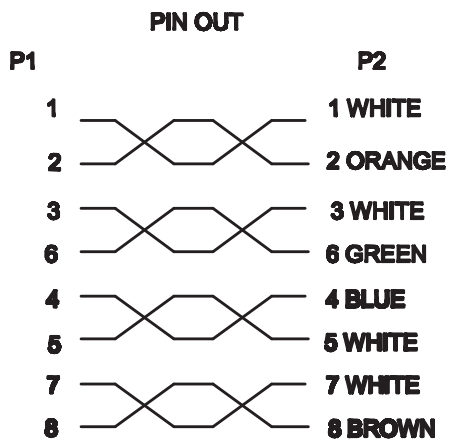

FILE AMEND NOTE	DATE	REV.
ORIGINAL EDITION	2012/05/24	A0

**STICKER**

**NOTE:**  
**Electrical test:**  
**100% open short & miss wire test;**

**PACKING DRAW:**

NO.	ITEM NO.	EAN CODE:	L
1	CP0132	4052792002966	0.25M
2	CP0133	4052792002973	0.5M
3	CP0134	4052792002980	1M
4	CP0135	4052792002997	2M
5	CP0136	4052792003000	3M
6	CP0137	4052792003017	6M
7	CP0138	4052792003024	7.5M
8	CP0139	4052792003031	10M
9	CP0140	4052792003048	15M
10	CP0141	4052792003055	20M

<b>DRAW No.</b>		<b>NAME</b>	CAT5e U-UTP Flat Patch Cable	
<b>CUSTOMER</b>	2direct GmbH		<b>MAPE</b>	<b>TOLERANCE</b>
<b>CUSTOMER No.</b>				X. ±1.00 X.X ±0.50
<b>APPROVE BY</b>	<b>CHECK BY</b>	<b>DRAW BY</b>	<b>SCALE</b>	<b>MM</b>
			<b>PAGE</b>	<b>1/1</b>

OUTER CARTON  
 SIDE MARK:

GERMANY  
 C/NO.: 01,02...  
 MADE IN CHINA

PO NO.:  
 ITEM NO.:  
 QTY: PCS  
 N.W: KGS  
 G.W: KGS  
 Dimension:  
 EAN CODE:

NOTE:

Electrical test#  
 100% open short & miss wire test;