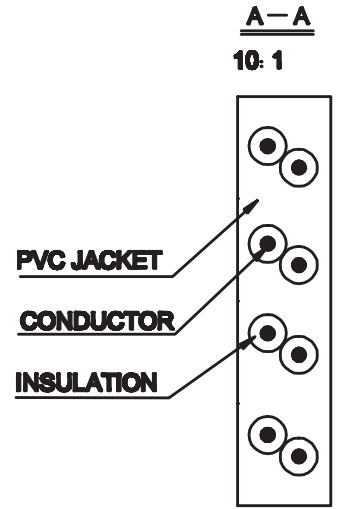

FILE AMEND NOTE	DATE	REV.
ORIGINAL EDITION	2012/05/24	A0

**STICKER**

**NOTE:**  
**Electrical test:**  
**100% open short & miss wire test;**

**PACKING DRAW:**

NO.	ITEM NO.	EAN CODE:	L
1	CP0132	4052792002966	0.25M
2	CP0133	4052792002973	0.5M
3	CP0134	4052792002980	1M
4	CP0135	4052792002997	2M
5	CP0136	4052792003000	3M
6	CP0137	4052792003017	6M
7	CP0138	4052792003024	7.5M
8	CP0139	4052792003031	10M
9	CP0140	4052792003048	15M
10	CP0141	4052792003055	20M

<b>DRAW No.</b>		<b>NAME</b>	CAT5e U-UTP Flat Patch Cable	
<b>CUSTOMER</b>	2direct GmbH		<b>MAPE</b>	<b>TOLERANCE</b>
<b>CUSTOMER No.</b>				X. ±1.00 X.X ±0.50
<b>APPROVE BY</b>	<b>CHECK BY</b>	<b>DRAW BY</b>	<b>SCALE</b>	<b>MM</b>
			<b>PAGE</b>	<b>1/1</b>

OUTER CARTON  
 SIDE MARK:

GERMANY  
 C/NO.: 01,02...  
 MADE IN CHINA

PO NO.:  
 ITEM NO.:  
 QTY: PCS  
 N.W: KGS  
 G.W: KGS  
 Dimension:  
 EAN CODE:

NOTE:

Electrical test#  
 100% open short & miss wire test;