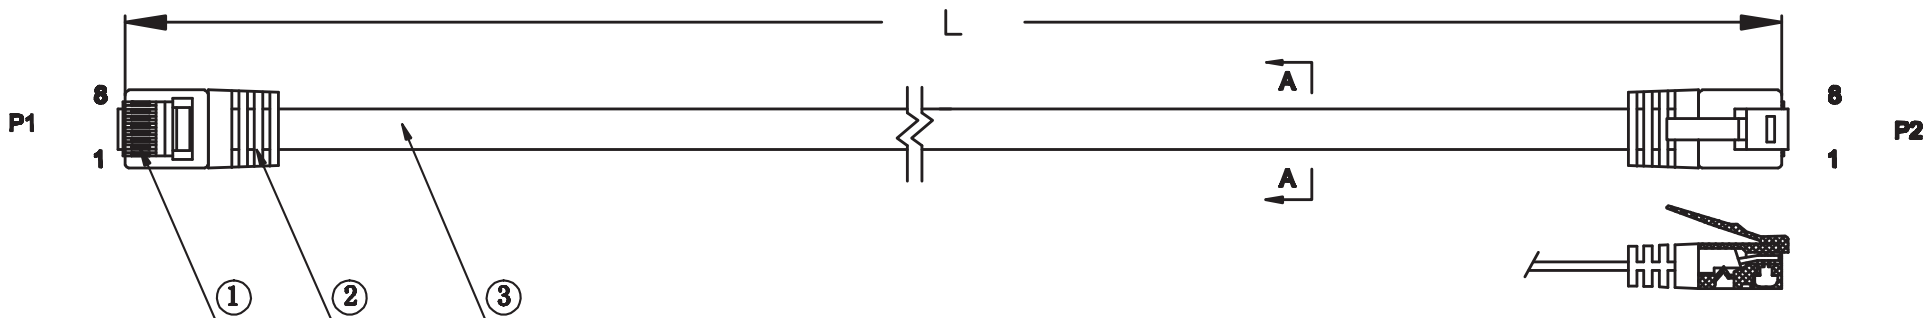

FILE AMEND NOTE	DATE	REV.
ORIGINAL EDITION	2012/05/24	A0

**STICKER**

**NOTE:**  
**Electrical test:**  
**100% open short & miss wire test;**

**PACKING DRAW:**

NO.	ITEM NO.	EAN CODE:	L
1	CP0132	4052792002966	0.25M
2	CP0133	4052792002973	0.5M
3	CP0134	4052792002980	1M
4	CP0135	4052792002997	2M
5	CP0136	4052792003000	3M
6	CP0137	4052792003017	6M
7	CP0138	4052792003024	7.5M
8	CP0139	4052792003031	10M
9	CP0140	4052792003048	15M
10	CP0141	4052792003055	20M

OUTER CARTON  
 SIDE MARK:

GERMANY  
 C/NO.: 01,02...  
 MADE IN CHINA

PO NO.:  
 ITEM NO.:  
 QTY: PCS  
 N.W: KGS  
 G.W: KGS  
 Dimension:  
 EAN CODE:

NOTE:

Electrical test#  
 100% open short & miss wire test;