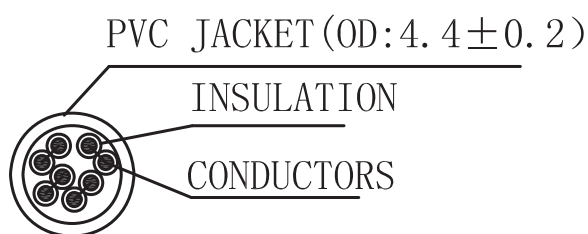

U/UTP Patch Cable Cat.5e

Technical Features

CCA Wire

Category 5e U/UTP AWG 26/7

PVC Jacket

Unshielded

TIA/EIA 568B

Technical Drawings

SECTION A-A

www.logilink.de

RoHS
compliant

Length	Grey	EAN Code
0.25 m	CP1012U	4052792025514
0.50 m	CP1022U	4052792025521
1.00 m	CP1032U	4052792025538
2.00 m	CP1052U	4052792025545
3.00 m	CP1062U	4052792025552
5.00 m	CP1072U	4052792025569
7.50 m	CP1082U	4052792025576
10.00 m	CP1092U	4052792025583
15.00 m	CP1102U	4052792025590
20.00 m	CP1112U	4052792025606
30.00 m	CP1122U	4052792026047
50.00 m	CP1142U	4052792026054

Package Contents

U/UTP Patch Cable Cat.5e x 1

Packaging Informations

Packing Dimension	140 x 180mm (0.25m - 1m items) / 160 x 200mm (2m - 3m items) / 180 x 230mm (5m - 10m items) / 220 x 260mm(15m - 20m items) / 260 x 300mm(30m items) / 300 x 330mm(50m items)
Packing Weight	0.014kg (0.25m items) / 0.18kg (0.5m items) / 0.024kg (1m items) / 0.0425kg (2m items) / 0.0533kg (3m items) / 0.08kg (5m items) / 0.116kg (7.5m items) / 0.16kg (10m items) / 0.25kg (15m items) / 0.3kg (20m items) / 0.5kg (30m items) / 0.75kg (50m items)
Carton Dimension	40 x 30 x 44mm (0.25m items) / 40 x 30 x 48mm (0.5m items) / 40 x 30 x 38mm (1m, 50m items) / 40 x 30 x 40mm (2m / 3m items) / 40 x 30 x 42mm(5m items) / 40 x 30 x 48mm (7.5m - 10m items) / 40 x 30 x 37mm (15m, 30m items) / 40 x 30 x 32mm (20m items)
Carton Q'ty	500pcs (0.25m - 0.5m items) / 250pcs (1m items) / 200pcs (2m items) / 150pcs (3m items) / 100pcs (5m items) / 60pcs (7.5m items) / 50pcs (10m items) / 40pcs (15m items) / 30pcs (20m items) / 20pcs (30m items) / 14pcs (50m items)
Carton Weight	10kg (0.25m, 2m, 3m items) / 8.5kg (1m items) / 10.5kg (5m items) / 9kg (7.5m items) / 9.5kg (10m items) / 11kg (15m - 30m items) / 12kg (50m items)