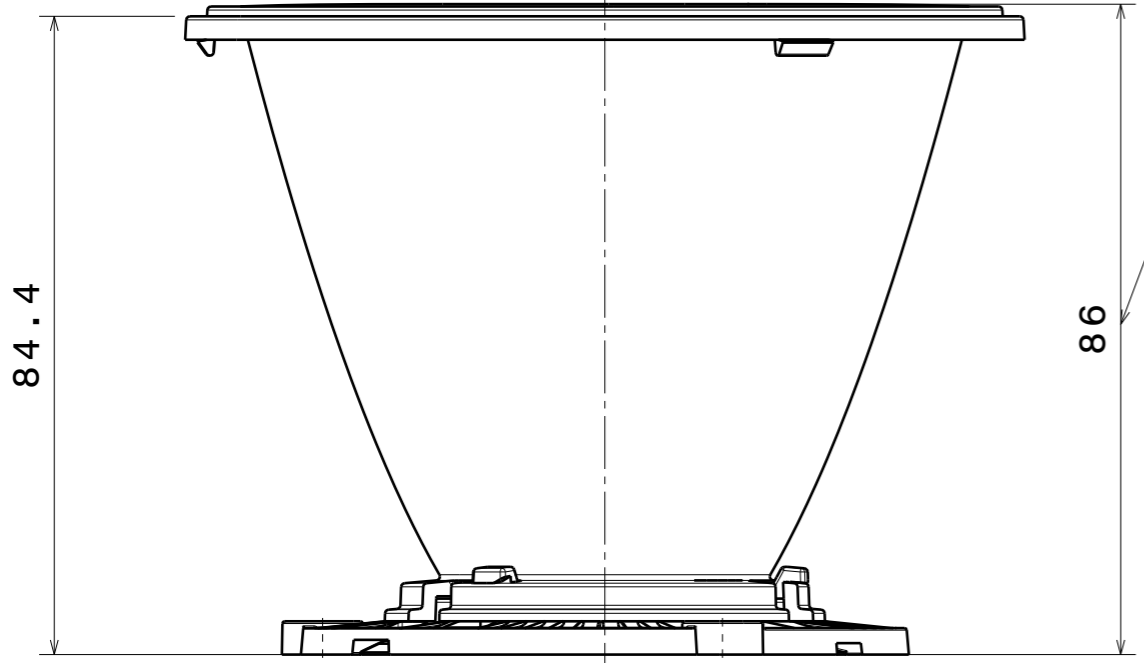

1

With optional diffusion lens

INDEX	PART NO	MATERIAL	COLOUR
1	Socket	PC	White
2	Reflector	PC	Metal

Tolerances if not otherwise shown
 According to DIN ISO 2768-1
 Linear measures: class C
 According to DIN ISO 2768-2
 Form and position: class L

SIZE PART NUMBER
A3 -

SCALE 1:1 WEIGHT - SHEET 1/1

H G B A

X-ON Electronics

Largest Supplier of Electrical and Electronic Components

Click to view similar products for [ledil](#) manufacturer:

Other Similar products are found below :