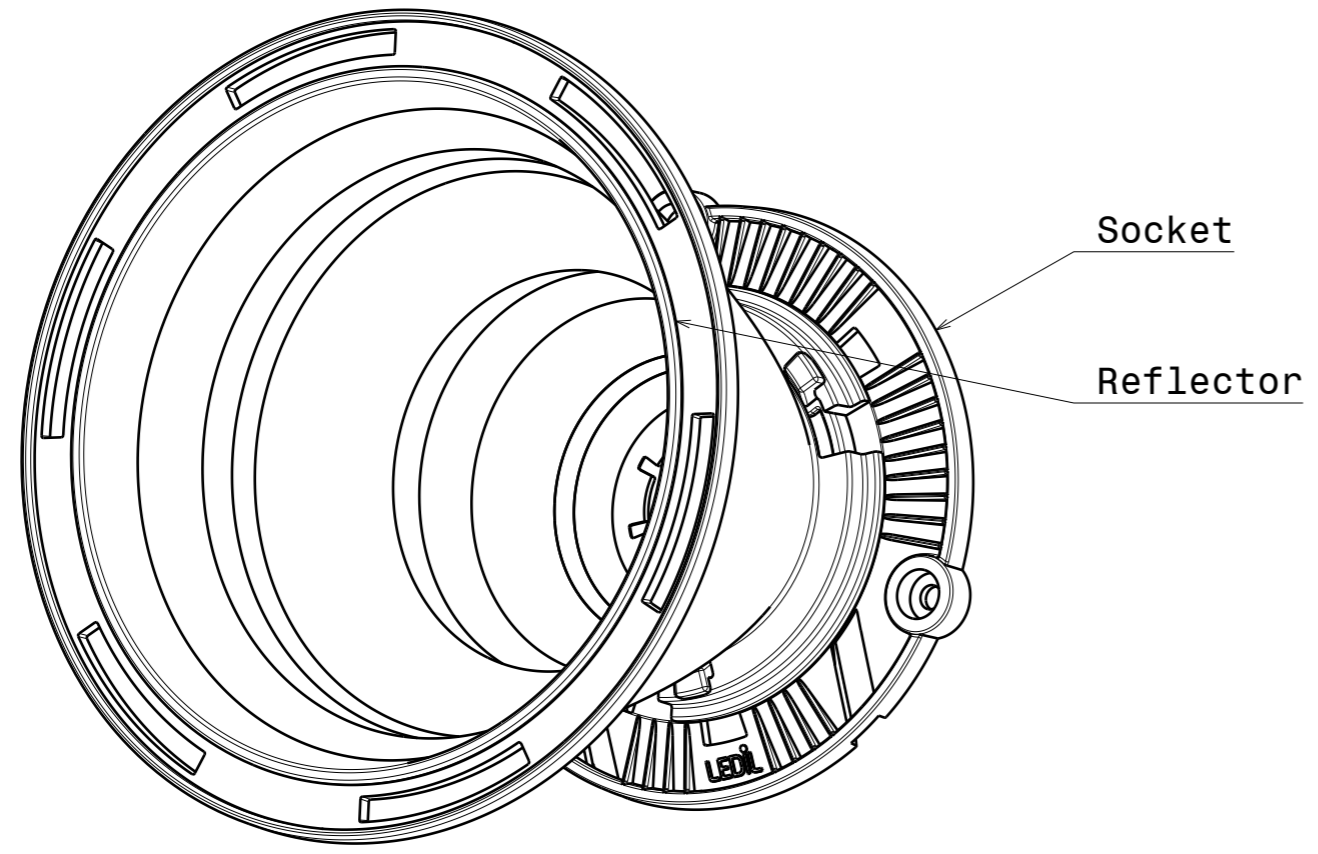

1

With optional diffusion lens

INDEX	PART NO	MATERIAL	COLOUR
1	Socket	PC	White
2	Reflector	PC	Metal

Tolerances if not otherwise shown
 According to DIN ISO 2768-1
 Linear measures: class C
 According to DIN ISO 2768-2
 Form and position: class L

SIZE PART NUMBER
A3 -

SCALE 1:1 WEIGHT - SHEET 1/1

H G B A

X-ON Electronics

Largest Supplier of Electrical and Electronic Components

Click to view similar products for [ledil](#) manufacturer:

Other Similar products are found below :