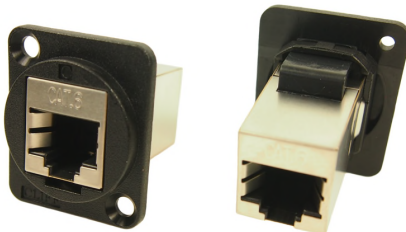

**Part No.** **Description**  
**CP30216** SC Simplex MM, Black, CSK Hole  
**CP30216X** As above with Plain hole

**Part No.** **Description**  
**CP30217** Toslink, CSK Hole  
**CP30217X** As above with Plain hole

**Part No.** **Description**  
**CP30220S** FTP Cat5e RJ45-RJ45, Shielded, CSK Hole  
**CP30220SX** As above with Plain hole

**Part No.** **Description**  
**CP30220** UTP Cat5e RJ45-RJ45, CSK Hole  
**CP30220X** As above with Plain hole