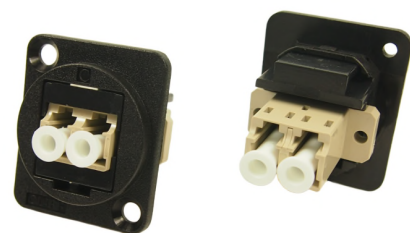

## FEED THROUGH CONNECTORS FT Series

The FT Series of true feed through connectors are perfect for developing custom I/O configurations for wall-plates, rack panels, etc. ALL fit within a standard XLR panel cutout, and use common cabling for front and back connections. No soldering, no punch terminations, just use the standard cable for that particular connector style. Mount from the front or back, low rear profile accommodates the tightest "behind the panel" spaces. Available in a wide variety of styles.

Part No.	Description
<b>CP30200G</b>	HDMI A Female to HDMI A, Gold Plated, CSK hole.
<b>CP30200GX</b>	As above with Plain hole.

Part No.	Description
<b>CP30205N</b>	USB 3.0 A to USB 3.0 A, Nickel Plated, CSK hole.
<b>CP30205NX</b>	As above with Plain hole

**Part No.**      **Description**  
**CP30208N**    USB 2.0 A to USB 2.0 A, Nickel Plated, CSK hole.  
**CP30208NX**    As above with Plain hole

**Part No.**      **Description**  
**CP30209N**    USB 2.0 A to USB 2.0 B, Nickel Plated, CSK hole.  
**CP30209NX**    As above with Plain hole

**Part No.**      **Description**  
**CP30213**      LC Duplex SM adaptor, Black, CSK Hole  
**CP30213X**    As above with Plain hole

**Part No.**      **Description**  
**CP30214**      LC Duplex MM, Black, CSK Hole  
**CP30214X**    As above with Plain hole