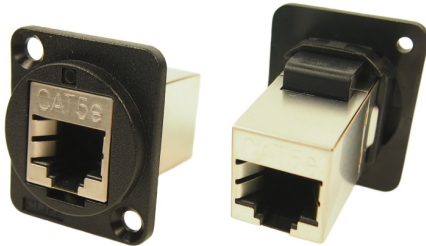

**Part No.**      **Description**  
**CP30215**      SC Simplex SM, Black, CSK Hole  
**CP30215X**    As above with Plain hole

For further information, contact [sales@cliffuk.co.uk](mailto:sales@cliffuk.co.uk)

**Part No.** **Description**  
**CP30216** SC Simplex MM, Black, CSK Hole  
**CP30216X** As above with Plain hole

**Part No.** **Description**  
**CP30217** Toslink, CSK Hole  
**CP30217X** As above with Plain hole