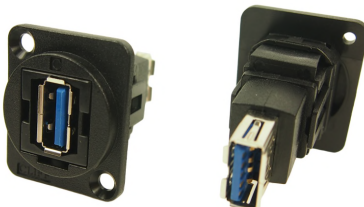

## FEED THROUGH CONNECTORS FT Series

The FT Series of true feed through connectors are perfect for developing custom I/O configurations for wall-plates, rack panels, etc. ALL fit within a standard XLR panel cutout, and use common cabling for front and back connections. No soldering, no punch terminations, just use the standard cable for that particular connector style. Mount from the front or back, low rear profile accommodates the tightest "behind the panel" spaces. Available in a wide variety of styles.

Part No.	Description
<b>CP30200G</b>	HDMI A Female to HDMI A, Gold Plated, CSK hole.
<b>CP30200GX</b>	As above with Plain hole.

Part No.	Description
<b>CP30205N</b>	USB 3.0 A to USB 3.0 A, Nickel Plated, CSK hole.
<b>CP30205NX</b>	As above with Plain hole

Part No.	Description
<b>CP30206N</b>	USB 3.0 B to USB 3.0 A, Nickel Plated, CSK hole.
<b>CP30206NX</b>	As above with Plain hole

Part No.	Description
<b>CP30207N</b>	USB 2.0 B to USB 2.0 A, Nickel Plated, CSK hole.
<b>CP30207NX</b>	As above with Plain hole