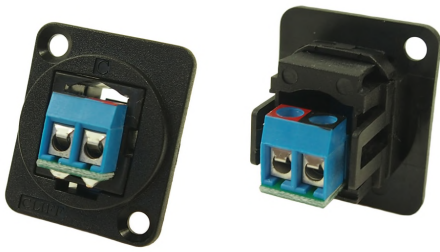

Part No.	Description
CP30240	2 Wire Terminal, CSK Hole
CP30240X	As above with Plain hole

Low voltage use only. Max rating 25VAC, 60VDC, 10A.