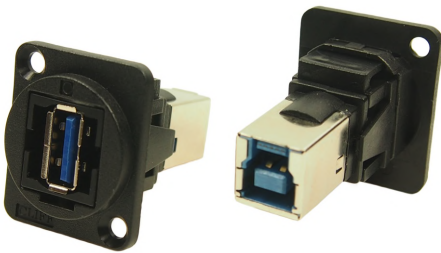

## FEED THROUGH CONNECTORS FT Series

The FT Series of true feed through connectors are perfect for developing custom I/O configurations for wall-plates, rack panels, etc. ALL fit within a standard XLR panel cutout, and use common cabling for front and back connections. No soldering, no punch terminations, just use the standard cable for that particular connector style. Mount from the front or back, low rear profile accommodates the tightest "behind the panel" spaces. Available in a wide variety of styles.

Part No.	Description
<b>CP30200G</b>	HDMI A Female to HDMI A, Gold Plated, CSK hole.
<b>CP30200GX</b>	As above with Plain hole.

Part No.	Description
<b>CP30205N</b>	USB 3.0 A to USB 3.0 A, Nickel Plated, CSK hole.
<b>CP30205NX</b>	As above with Plain hole

Part No.	Description
<b>CP30206N</b>	USB 3.0 B to USB 3.0 A, Nickel Plated, CSK hole.
<b>CP30206NX</b>	As above with Plain hole

Part No.	Description
<b>CP30207N</b>	USB 2.0 B to USB 2.0 A, Nickel Plated, CSK hole.
<b>CP30207NX</b>	As above with Plain hole

**Part No.**      **Description**  
**CP30208N**    USB 2.0 A to USB 2.0 A, Nickel Plated, CSK hole.  
**CP30208NX**    As above with Plain hole

**Part No.**      **Description**  
**CP30209N**    USB 2.0 A to USB 2.0 B, Nickel Plated, CSK hole.  
**CP30209NX**    As above with Plain hole