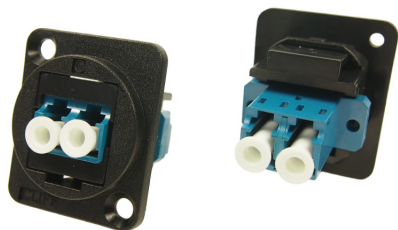

## FEED THROUGH CONNECTORS FT Series

The FT Series of true feed through connectors are perfect for developing custom I/O configurations for wall-plates, rack panels, etc. ALL fit within a standard XLR panel cutout, and use common cabling for front and back connections. No soldering, no punch terminations, just use the standard cable for that particular connector style. Mount from the front or back, low rear profile accommodates the tightest "behind the panel" spaces. Available in a wide variety of styles.

**Part No.**      **Description**  
**CP30208N**    USB 2.0 A to USB 2.0 A, Nickel Plated, CSK hole.  
**CP30208NX**    As above with Plain hole

**Part No.**      **Description**  
**CP30209N**    USB 2.0 A to USB 2.0 B, Nickel Plated, CSK hole.  
**CP30209NX**    As above with Plain hole

**Part No.**      **Description**  
**CP30210N**    USB 3.0 A to USB 3.0 B, Nickel Plated, CSK hole.  
**CP30210NX**    As above with Plain hole

**Part No.**      **Description**  
**CP30211**      USB-C to USB-C, Black, CSK hole.  
**CP30211X**    As above with Plain hole

**Part No.**      **Description**  
**CP30213**      LC Duplex SM adaptor, Black, CSK Hole  
**CP30213X**    As above with Plain hole

**Part No.**      **Description**  
**CP30214**      LC Duplex MM, Black, CSK Hole  
**CP30214X**    As above with Plain hole