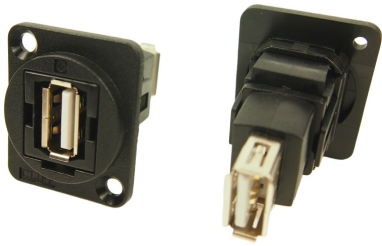

## FEED THROUGH CONNECTORS FT Series

The FT Series of true feed through connectors are perfect for developing custom I/O configurations for wall-plates, rack panels, etc. ALL fit within a standard XLR panel cutout, and use common cabling for front and back connections. No soldering, no punch terminations, just use the standard cable for that particular connector style. Mount from the front or back, low rear profile accommodates the tightest "behind the panel" spaces. Available in a wide variety of styles.

Part No.	Description
<b>CP30200G</b>	HDMI A Female to HDMI A, Gold Plated, CSK hole.
<b>CP30200GX</b>	As above with Plain hole.

Part No.	Description
<b>CP30205N</b>	USB 3.0 A to USB 3.0 A, Nickel Plated, CSK hole.
<b>CP30205NX</b>	As above with Plain hole

Part No.	Description
<b>CP30206N</b>	USB 3.0 B to USB 3.0 A, Nickel Plated, CSK hole.
<b>CP30206NX</b>	As above with Plain hole

Part No.	Description
<b>CP30207N</b>	USB 2.0 B to USB 2.0 A, Nickel Plated, CSK hole.
<b>CP30207NX</b>	As above with Plain hole

**Part No.**      **Description**  
**CP30208N**    USB 2.0 A to USB 2.0 A, Nickel Plated, CSK hole.  
**CP30208NX**    As above with Plain hole

**Part No.**      **Description**  
**CP30209N**    USB 2.0 A to USB 2.0 B, Nickel Plated, CSK hole.  
**CP30209NX**    As above with Plain hole