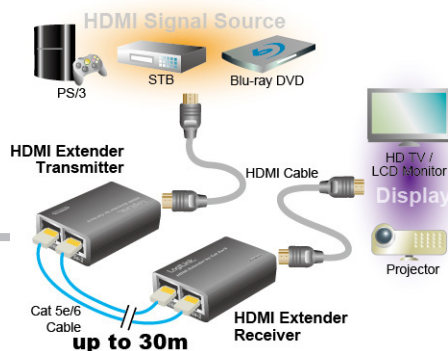

Art No. HD0102

HDMI Extender over CAT 5e/6 Cable

The HD0102 HDMI Extender uses two pieces of CAT 5e/6 cables to extend the HDTV display up to 30 meters for 1080P. It not only breaks the limitation of the HDMI cable transmission length, but also CAT 5e/6 has more flexibility and convenience in cable construction.

Specification:

- Compliance with HDMI High Speed specification
- 2 HDMI Adapters for CAT 5e/6 patch cable
- Automatic device configuration
- Supports 1080p with Cat 6 patch cable up to 30m
- HDTV: 480i/576i/480p/576p/720p/1080i/1080p
- Supports Dolby Digital, DTS Digital, DTS HD, Dolby True HD
- Bandwidth: 165MHz/1.65Gbps per channel (4.95Gbps all channel)
- Supports HDCP pass-through, LPCM
- Supports 8bit per channel (24bit all channel) deep color
- Product Dimension: 45 x 25 x 81 mm
- Product Weight: 0.3585kg
- The type of Connector : HDMI Type A 19 pin

Made in China

Art No. HD0102

HDMI Extender over CAT 5e/6 Cable

Specification:

Signal Inputs/Output	
Input Video Signal	0.5 -1.0 volts p-p
Input DDC Signal	5 volts p-p (TTL)
Maximum Single Link Range	1920x1080p
Output Video	HDMI High Speed
Operating Frequency	
Vertical Frequency Range	50/60Hz
Video Amplifier Bandwidth	1.65Gbps/165MHz
Transmission distance	
CAT-6 cable	30M for1080p
Resolutions(HDTV)	
Interlaced (50&60Hz)	480i, 576i, 1080i
Progressive (50&60Hz)	480p, 576p, 720p, 1080p
Environmental	
Operating Temperature	0 to +70°C
Operating Humidity	10% to 85 % RH (no condensation)
Storage Temperature	-10°C to +80°C
Storage Humidity	5% to 95 % RH (no condensation)
Power Requirement	
External Power Supply	5V DC@2A
Power consumption (Max)	5W