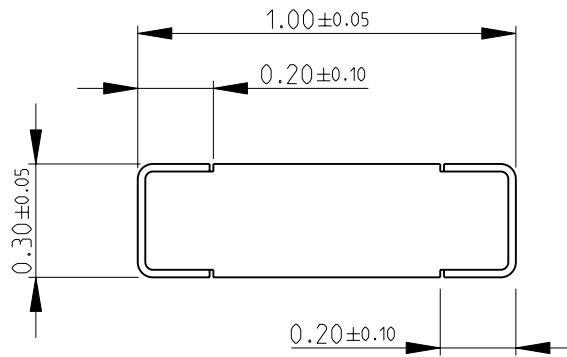

LOC	DIST	REVISIONS			
P	LTR	DESCRIPTION	DATE	DWN	APVD
E	B	BA	NEW RELEASE	27-Sep-08	SM St.P

FOR FURTHER INFORMATION SEE DATA SHEET FOR
CPF SERIES-THIN FILM PRECISION CHIP RESISTORS

RoHS Compliant

2008

RELEASED FOR PUBLICATION

THIS DRAWING IS UNPUBLISHED.

© COPYRIGHT 2008 BY TYCO ELECTRONICS CORPORATION. ALL RIGHTS RESERVED.

DIMENSIONS: mm	DWN	27-Sep-08	MATERIAL	-	FINISH	-
	CHK	27-Sep-08	Tyco Electronics Corporation Dorcan, Swindon, SN3 5HH			
TOLERANCES UNLESS OTHERWISE SPECIFIED:	APVD	27-Sep-08				
	0 PLC	±0.2	NAME	THIN FILM PRECISION CHIP RESISTORS		
1 PLC	±0.1	PRODUCT SPEC	SERIES CPF 0402			
2 PLC	±	APPLICATION SPEC	SIZE	CAGE CODE	DRAWING NO	RESTRICTED TO
3 PLC	±	WEIGHT	A 4	00779	©- 1879212	-
4 PLC	±		CUSTOMER DRAWING			
ANGLES ±5°			SCALE	50:1	SHEET	1 OF 1
						REV BA