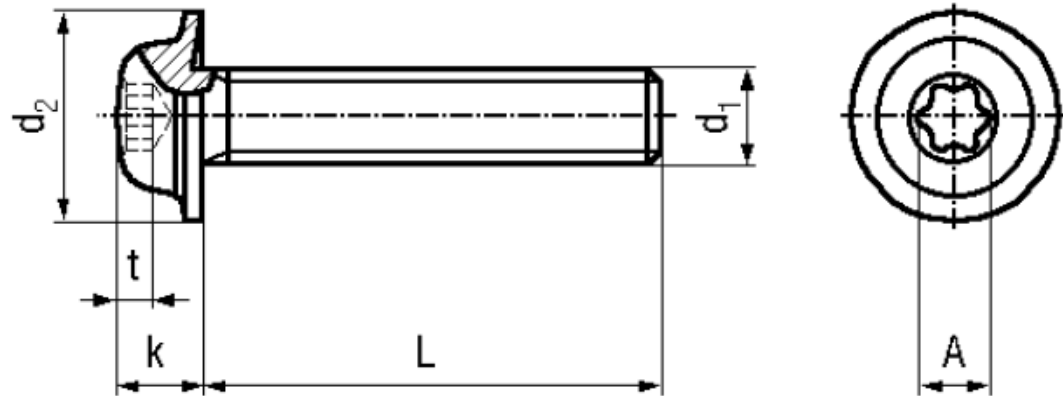

## BN 10649

Hexalobular socket pan washer head screws

Trade mark	<b>eco-fix®</b>	Quality	<b>A2</b>
Material	<b>Stainless steel</b>		

### Article No. - 3060952

d <sub>1</sub>	M4
L	10
d <sub>2</sub> max.	10
k max.	3
hexalobular	X20
A~	3,9
t min.	1,3
t max.	1,7

Screwdriver Bits 1/4" and hexalobular socket keys: BN 31518, BN 20007 and BN 14056 / CG 1.