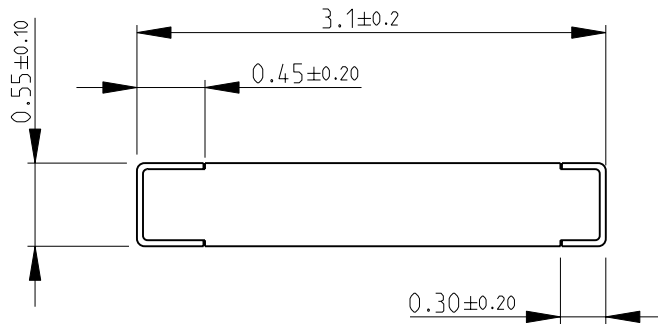

LOC	DIST	REVISIONS			
P	LTR	DESCRIPTION	DATE	DWN	APVD
E	B	BA	NEW RELEASE	24-Sep-08	SM St.P

FOR FURTHER INFORMATION SEE DATA SHEET FOR
CPF SERIES-THIN FILM PRECISION CHIP RESISTORS