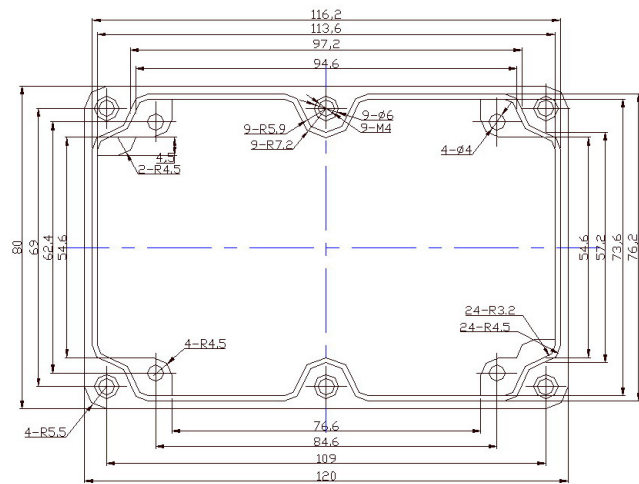

**CP-FA2**

Colour : grey (matt)  
Material : aluminium alloy

*combiplast*

**CP-FA2**

Colour : grey (matt)  
Material : aluminium alloy

*combiplast*