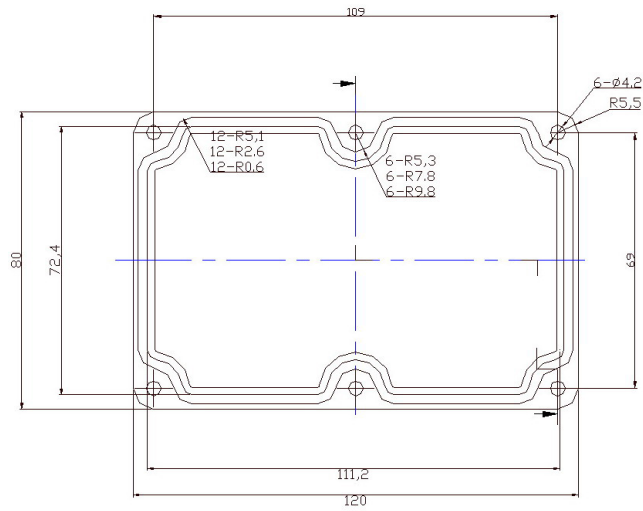

**CP-FA2**

Colour : grey (matt)  
Material : aluminium alloy

*combiplast*

**CP-FA2**

Colour : grey (matt)  
Material : aluminium alloy

*combiplast*