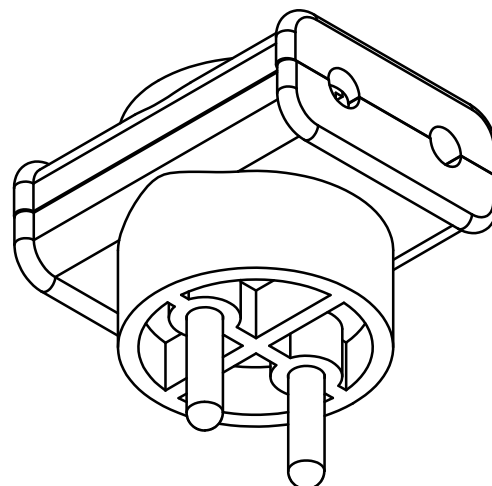

Rozgałęźnik 3 krotny
3x 2P 10A;250V~
MAX 2500W
IP-20; typ: R-1/P

X-ON Electronics

Largest Supplier of Electrical and Electronic Components

Click to view similar products for [DC Fans](#) category:

Click to view products by [Timex-Elektro](#) manufacturer: