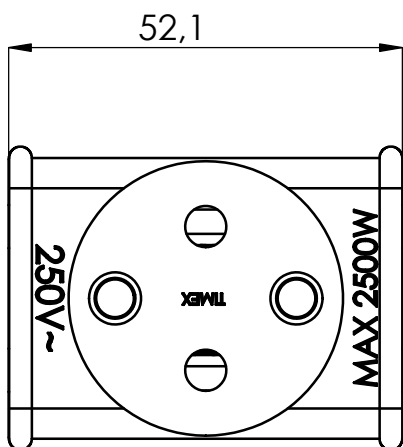

Rozgałęźnik 3 krotny
3x 2P 10A;250V~
MAX 2500W
IP-20; typ: R-1/P

X-ON Electronics

Largest Supplier of Electrical and Electronic Components

Click to view similar products for [DC Fans](#) category:

Click to view products by [Timex-Elektro](#) manufacturer: