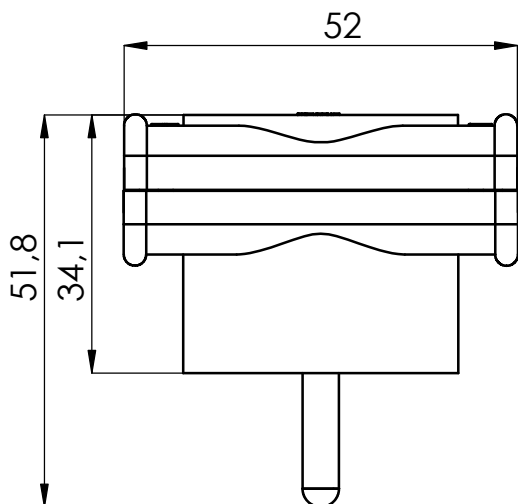

Rozgałęźnik 3 krotny
3x 2P 10A;250V~
MAX 2500W
IP-20; typ: R-1/P

X-ON Electronics

Largest Supplier of Electrical and Electronic Components

Click to view similar products for [DC Fans](#) category:

Click to view products by [Timex-Elektro](#) manufacturer: