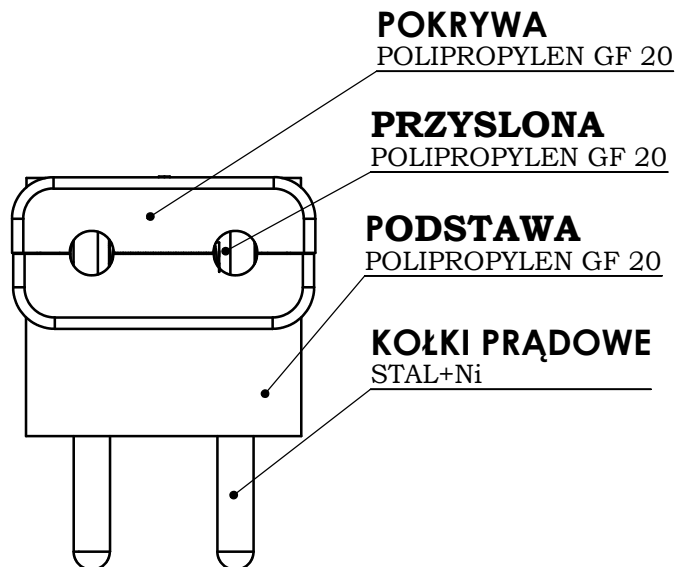

Rozgałęźnik 3 krotny
3x 2P 10A;250V~
MAX 2500W
IP-20; typ: R-1/P

X-ON Electronics

Largest Supplier of Electrical and Electronic Components

Click to view similar products for [DC Fans](#) category:

Click to view products by [Timex-Elektro](#) manufacturer: