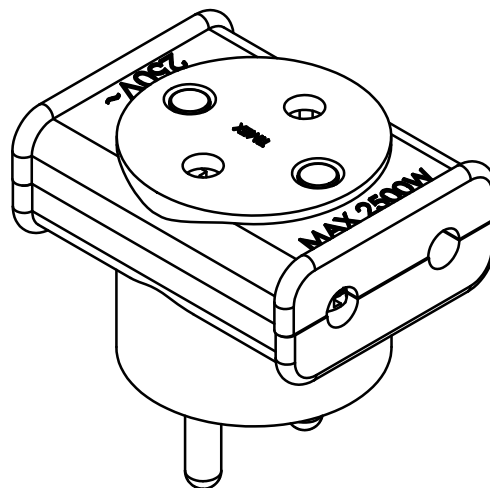

Rozgałęźnik 3 krotny
3x 2P 10A;250V~
MAX 2500W
IP-20; typ: R-1/P

X-ON Electronics

Largest Supplier of Electrical and Electronic Components

Click to view similar products for [DC Fans](#) category:

Click to view products by [Timex-Elektro](#) manufacturer: