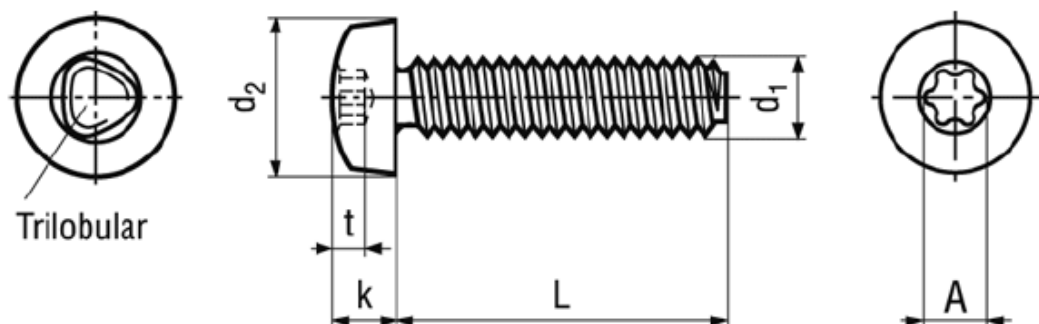

BN 5653 - DIN 7500 ~C

Hexalobular socket pan head thread forming screws
 ~type C, metric thread
 waxed

DIN 7500 ~C

Material	Stainless steel	Quality	A2
----------	-----------------	---------	----

Article No. - 3146282	
d_1	M4
L	6
d_2 max.	8
k max.	3,1
hexalobular	X20
t max.	1,66
A~	4

Thread: Tapered end max. 4P.

Screwdriver Bits 1/4" and hexalobular socket keys: BN 31518, BN 20007 and BN 14056 / CG 1.

X-ON Electronics

Largest Supplier of Electrical and Electronic Components

Click to view similar products for [Screws & Fasteners](#) category: