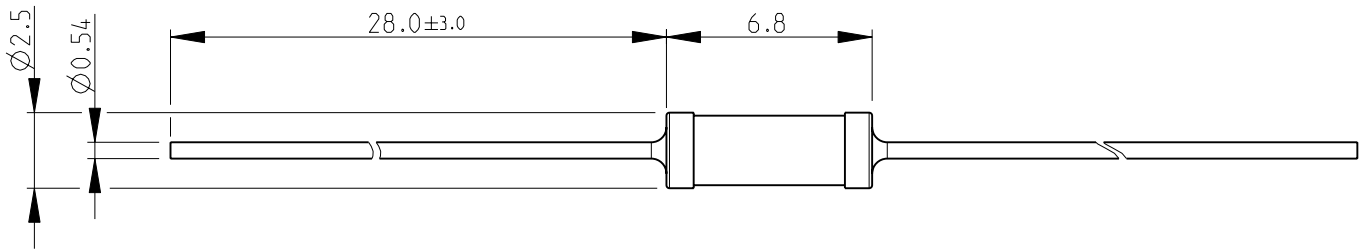

LOC	DIST	REVISIONS					
E	B	P	LTR	DESCRIPTION	DATE	DWN	APVD
			BA	NEW RELEASE	20-Sep-08	SM	St.P

FOR FURTHER INFORMATION SEE DATA SHEET FOR
CFR SERIES-CARBON FILM FIXED RESISTORS

RoHS Compliant

SCALE 2:1

2008

RELEASED FOR PUBLICATION

THIS DRAWING IS UNPUBLISHED.

© COPYRIGHT 2008 BY TYCO ELECTRONICS CORPORATION. ALL RIGHTS RESERVED.

DIMENSIONS: mm	DWN	20-Sep-08	MATERIAL	-	FINISH	-
	CHK	20-Sep-08	Tyco Electronics Corporation Dorcan, Swindon, SN3 5HH			
TOLERANCES UNLESS OTHERWISE SPECIFIED:	APVD	20-Sep-08				
0 PLC ± 0.2	PRODUCT SPEC	-	NAME CARBON FILM FIXED RESISTORS SERIES CFR25			
1 PLC ± 0.1	APPLICATION SPEC	-				
2 PLC $\pm -$	WEIGHT	-	SIZE	A 4	CAGE CODE	00779
3 PLC $\pm -$			DRAWING NO	C= 1623931		RESTRICTED TO
4 PLC $\pm -$						-
ANGLES $\pm 5^\circ$						
	CUSTOMER DRAWING		SCALE	4:1	SHEET	1 OF 1
						REV BA