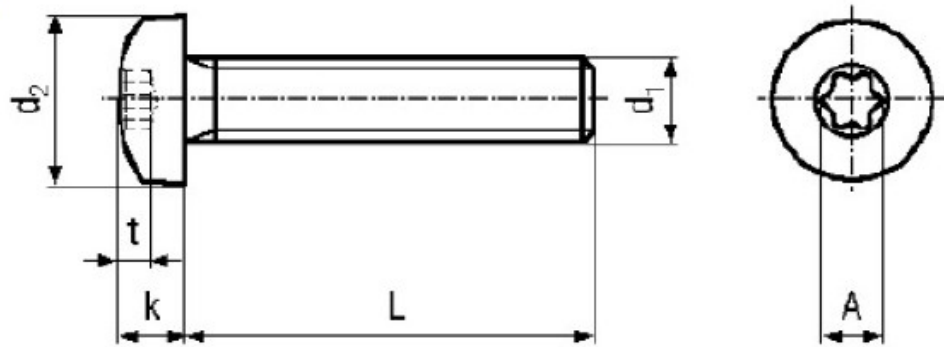

BN 20038

Hexalobular socket pan head screws

ISO 14583

Material	Stainless steel	Quality	A4
----------	-----------------	---------	----

Article No. - 3183873	
d ₁	M6
L	20
d ₂ max.	12
k max.	4,6
c	X30
t max.	2,42
A~	5,6

M1,6: Not included in ISO 14583.

Screwdriver Bits 1/4" and hexagon socket keys: BN 31518, BN 20007 and BN 14056 / CG 1.

X-ON Electronics

Largest Supplier of Electrical and Electronic Components

Click to view similar products for [Screws & Fasteners](#) category: