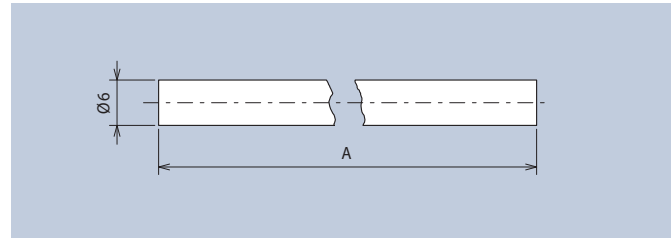

Mechanisches Zubehör

Mechanical Accessories

Verlängerungsachsen
Hart-PVC schwarz

A	Art.-Nr.
60	724.11
80	724.21
100	724.31
120	724.41

Extension Shafts
Rigid PVC black