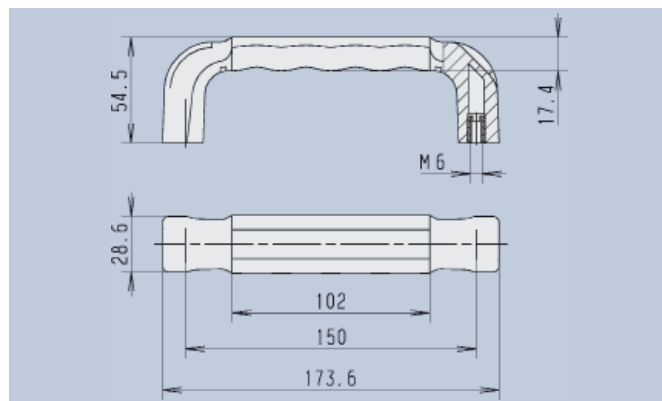

2-Komponenten Kunststofftragegriffe

2-Components Plastic Carrying Handles

Technische Daten

Werkstoff: PA6 glasfaserverstärkt schwarz, TPE grau
Belastbarkeit: 750N

Technical Data

Material: PA 6 fibre glass reinforced black, TPE grey
Carrying capacity: 750N

This handle product line in 2-component design connects functionality and look through the choice of different materials. The basic material ensures carrying capacity and is supplemented by the good haptic characteristics of the second component in the handle range. The choice of shape and material reliably prevent the slipping of the hand. The handle is available in 3 different shape variants. On request these handles are also available in other color combinations.

Art.-Nr. 3316.1541

Inkl. Innensechskantschrauben M8 x 40, Scheiben Ø8 und Muttern M8
Incl. hexagon socket head screw M8 x 40, washers Ø8 and nuts M8

Art.-Nr. 3316.1542

Inkl. Sechskantschrauben M6 x 16 und Scheiben Ø6
Incl. hexagon screw M6 x 16 and washers Ø6