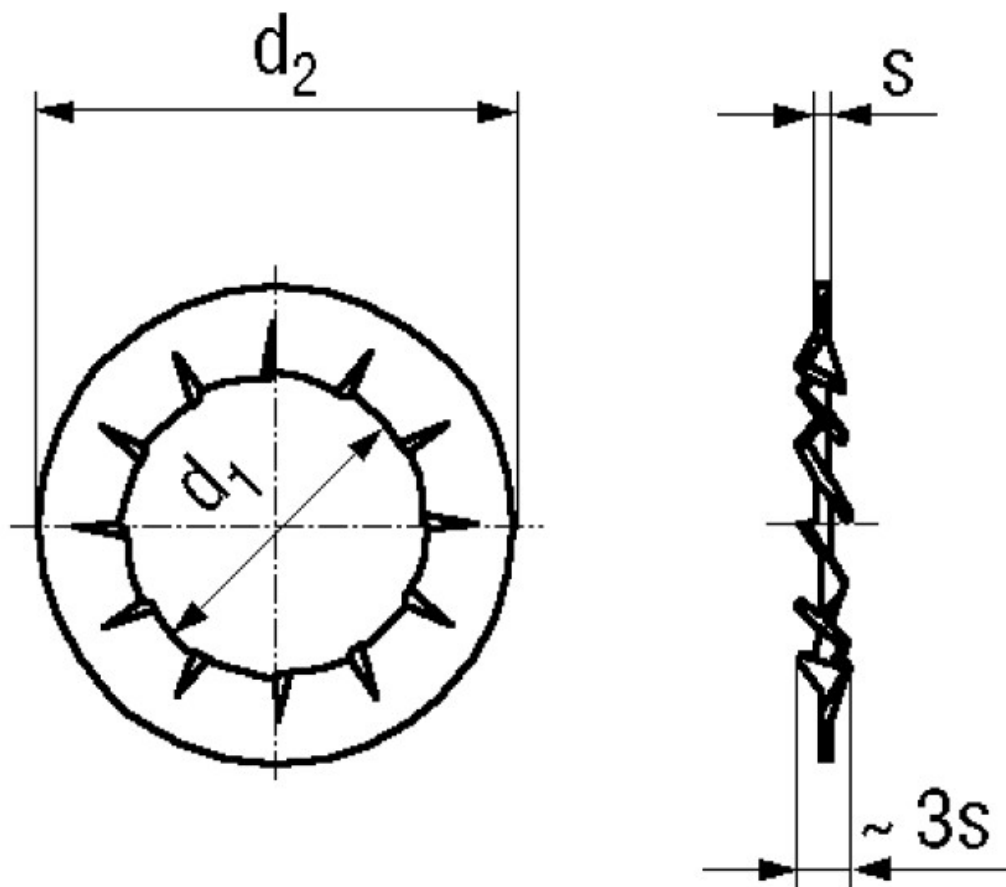

BN 676 - DIN 6798 J

Serrated lock washers
type J, internal serrated

DIN 6798 J
~UNI 8842 J

Material	Stainless steel	Quality	A2
----------	-----------------	---------	----

Article No. - 1254197

for thread	M2
d_1 min.	2,2
d_2 max.	4,5
s	0,3

DIN 6798: Standard withdrawn
M5; M8: Only for hexagon head screws

X-ON Electronics

Largest Supplier of Electrical and Electronic Components

Click to view similar products for [Screws & Fasteners](#) category: