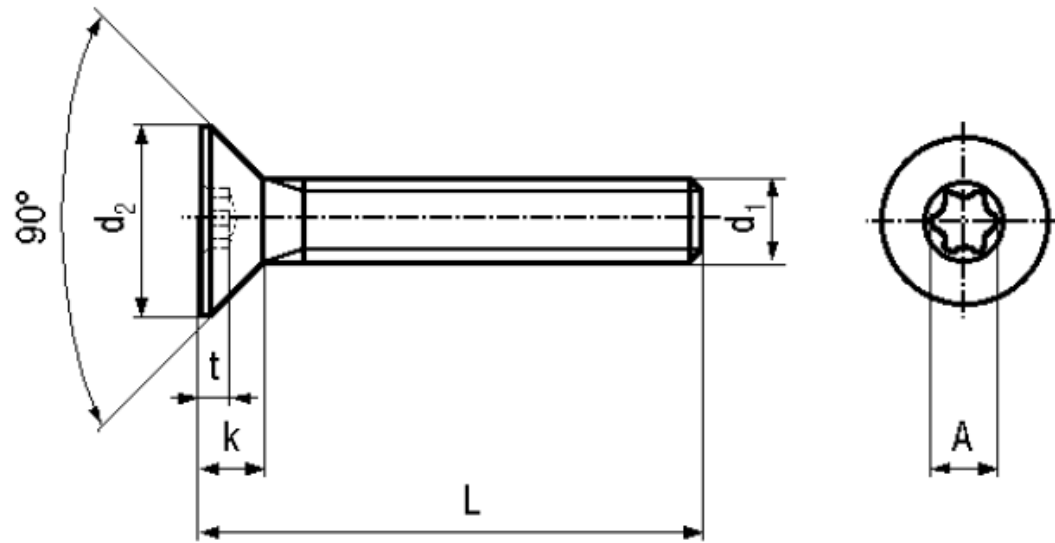

BN 4851

Hexalobular socket flat countersunk head screws

ISO 14581

| | | | |
|----------|------------------|---------|------------|
| Material | Steel | Quality | 08.8 / 8.8 |
| Surface | zinc plated blue | | |

Article No. - 3271458

| | |
|---------------------|------|
| d ₁ | M2 |
| L | 6 |
| d ₂ max. | 3,8 |
| k max. | 1,2 |
| c | X6 |
| t max. | 0,64 |
| A~ | 1,75 |

X-ON Electronics

Largest Supplier of Electrical and Electronic Components