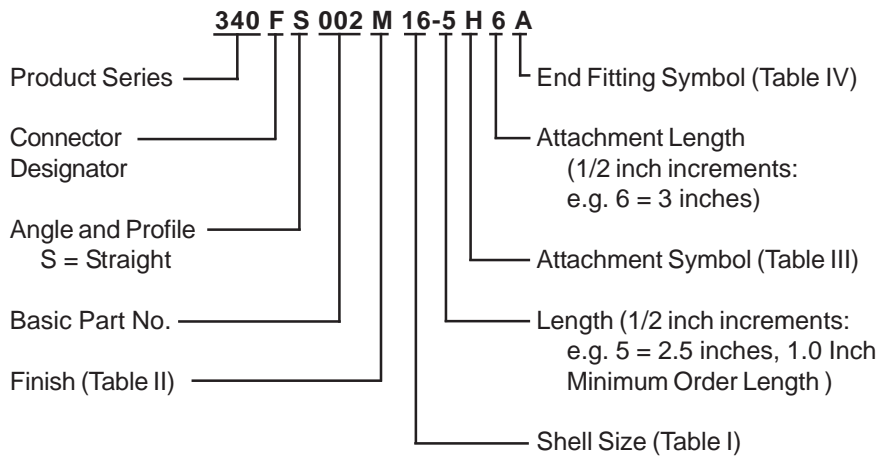

340-002 O-Ring Sealed Shorting Cap Backshell Direct Coupling

CONNECTOR DESIGNATORS **A-B*-C-D-E-F** **G-H-J-K-L-S** * Conn. Desig. B See Note 3 **DIRECT COUPLING**

**See inside back cover
fold-out or pages 13 and
14 for unabridged
Tables I and II.**

TABLE IV: END FITTING	
Symbol	E Dia.
A	.140 (3.6)
B	.167 (4.2)
C	.182 (4.6)
D	.191 (4.9)
E	.125 (3.2)
F	.218 (5.5)

TABLE III: ATTACHMENT OPTIONS	
Symbol	Attachment
C	No attachment, body strap only
D	Bead chain, cres, passivate, with terminal
E	Link chain, cres, passivate, with reverse link
F	Wire rope, nylon jacket, with terminal
G	Nylon rope, with terminal
H	Wire rope, teflon jacket, with terminal
N	Attachment omitted
R	Wire rope, PVC jacket, with terminal
S	#8 Sash chain, cres, passivate
U	Wire rope, polyurethane jacket, with terminal

1. Metric dimensions (mm) are indicated in parentheses.
2. Custom engraving available, consult factory.
3. When using Connector Designator B refer to pages 18 and 19 for part number development.

X-ON Electronics