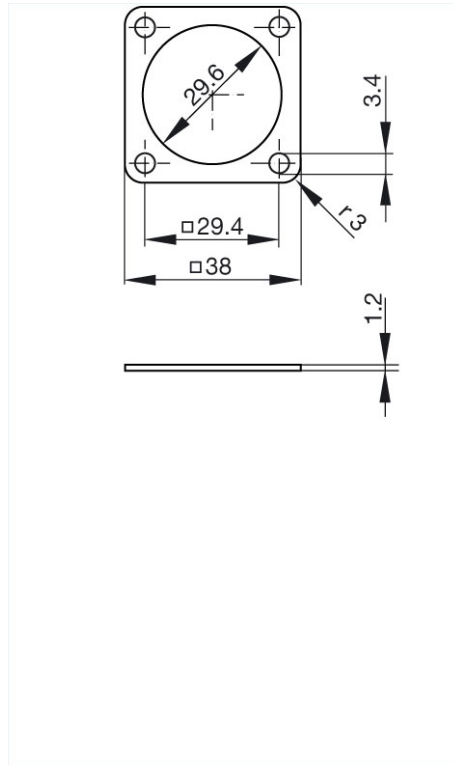

HIRSCHMANN

A BELDEN BRAND

Industrial Connecting Solutions: Circular Connectors: MIL, DIN, Universal Connectors: MIL-C-5015 or VG 95342 Connectors (CM series): Accessories CM-series: CM 02 D 20

<http://www.e-catalog.beldensolutions.com/link/57078-24228-256281-256284-24363-24366-36161/en/conf/ui/state>

Picture

Drawing

Belden Deutschland GmbH

Im Gewerbepark 2

58579 Schalksmühle

Germany

Phone: +49 7127/14-1806

E-Mail: icos-sales@belden.com

The information published in the websites has been compiled as carefully as possible. It is subject to alteration without notice in technical as well as in price-related/commercial respect. The complete information and data were available on user documentation. Mandatory information can only be obtained by a concrete query.