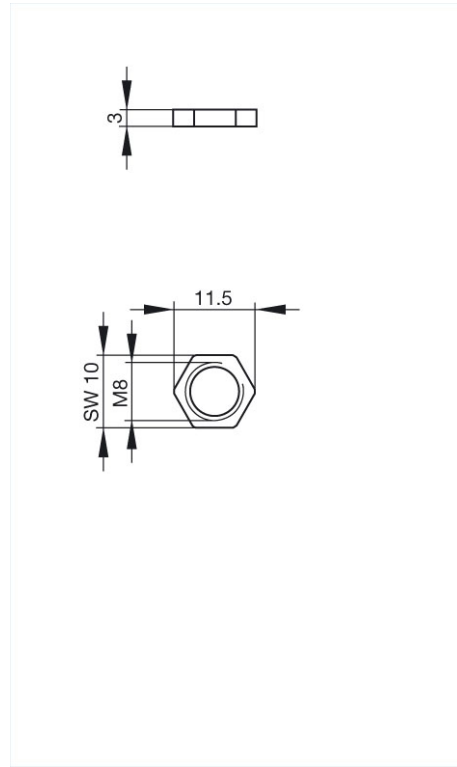

HIRSCHMANN

A Belden Brand

Industrial Connecting Solutions:Archive - Industrial Connectors:Circular connectors E-series M8 (Archive):Accessories E-series M8:ELST-M M8

<http://www.e-catalog.beldensolutions.com/link/57078-24228-62529-24238-24254-37480/en/conf/uistate>

Picture

Drawing

Belden Deutschland GmbH

Im Gewerbepark 2

58579 Schalksmühle

Germany

Phone: +49 7127/14-1806

E-Mail: icos-sales@belden.com

The information published in the websites has been compiled as carefully as possible. It is subject to alteration without notice in technical as well as in price-related/commercial respect. The complete information and data were available on user documentation. Mandatory information can only be obtained by a concrete query.