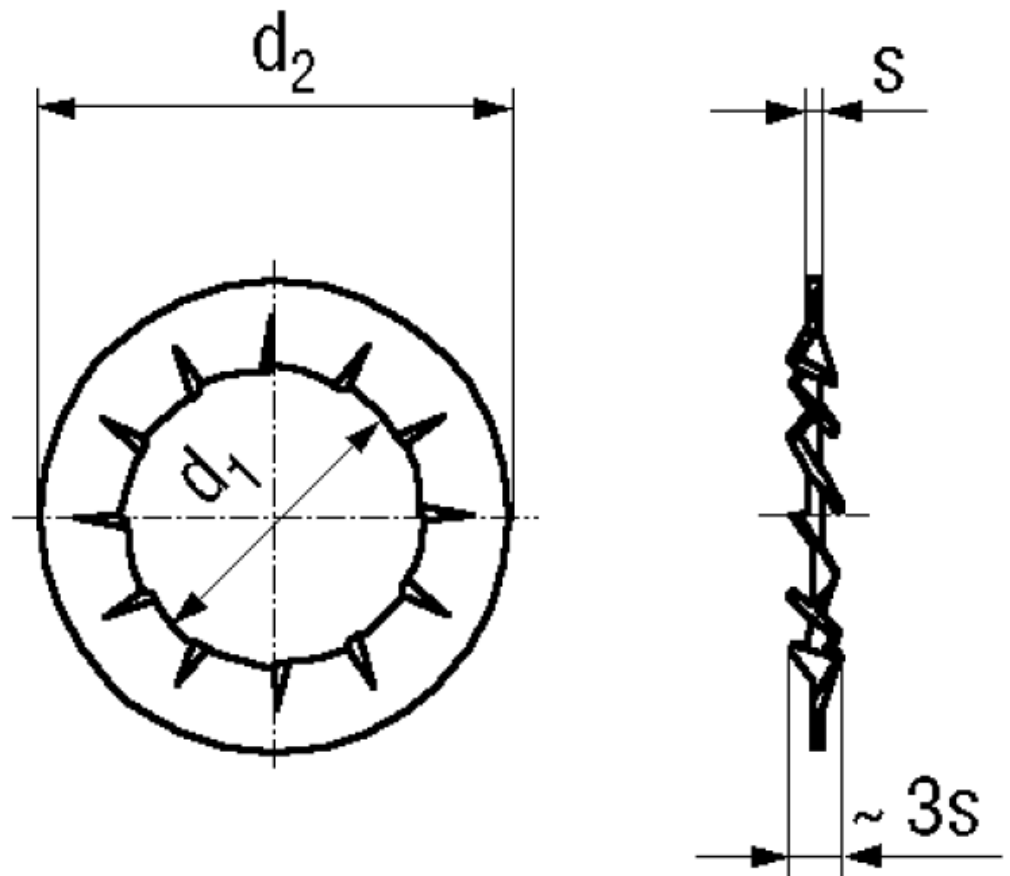

BN 676 - DIN 6798 J

Serrated lock washers
type J, internal serrated

DIN 6798 J
~UNI 8842 J

Material	Stainless steel	Quality	A2
----------	-----------------	---------	----

Article No. - 1254219

for thread	M3
d_1 min.	3,2
d_2 max.	6
s	0,4

DIN 6798: Standard withdrawn
M5; M8: Only for hexagon head screws

X-ON Electronics

Largest Supplier of Electrical and Electronic Components

Click to view similar products for [Screws & Fasteners](#) category: