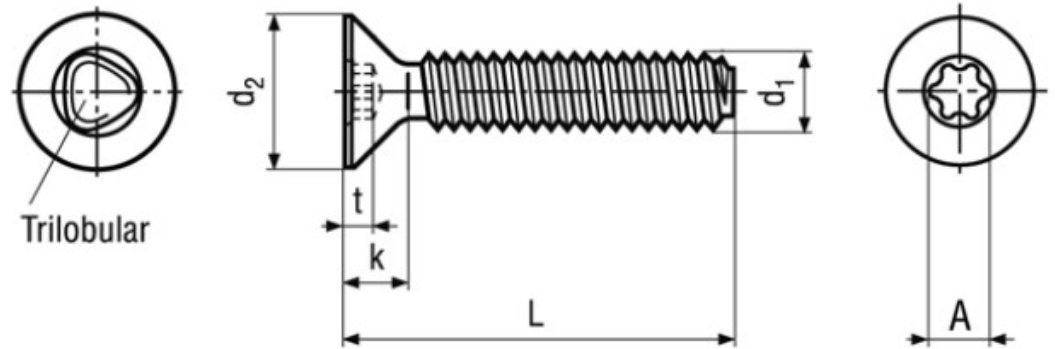

## BN 13278 - DIN 7500 ~M

Hexalobular socket flat countersunk  
head  
thread forming screws  
waxed

DIN 7500 ~M

Material	<b>Stainless steel</b>	Quality	<b>A2</b>
----------	------------------------	---------	-----------

Article No. - 3061364	
$d_1$	M3
L	6
$d_2$ max.	5,5
k max.	1,65
hexalobular	X10
t max.	0,83
A~	2,8

Thread: Tapered end max. 4P.

Countersink must be designed according to the corresponding standard!

Screwdriver Bits 1/4" and hexalobular socket keys: BN 31518, BN 20007 and BN 14056 / CG 1.