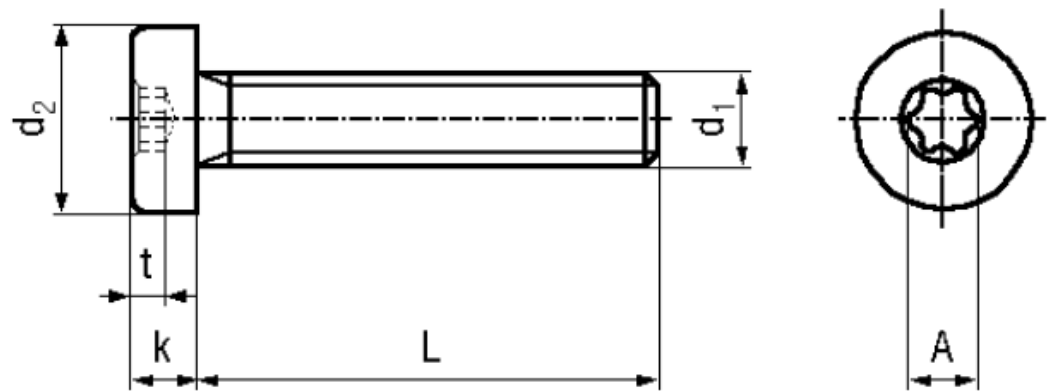

## BN 4850

Hexalobular socket head cap screws  
with low head

ISO 14580

|          |                  |         |            |
|----------|------------------|---------|------------|
| Material | Steel            | Quality | 08.8 / 8.8 |
| Surface  | zinc plated blue |         |            |

| Article No. - 1145975 |      |
|-----------------------|------|
| d <sub>1</sub>        | M4   |
| L                     | 6    |
| d <sub>2</sub> max.   | 7    |
| k max.                | 3,1  |
| c                     | X20  |
| t max.                | 1,66 |
| A~                    | 3,95 |