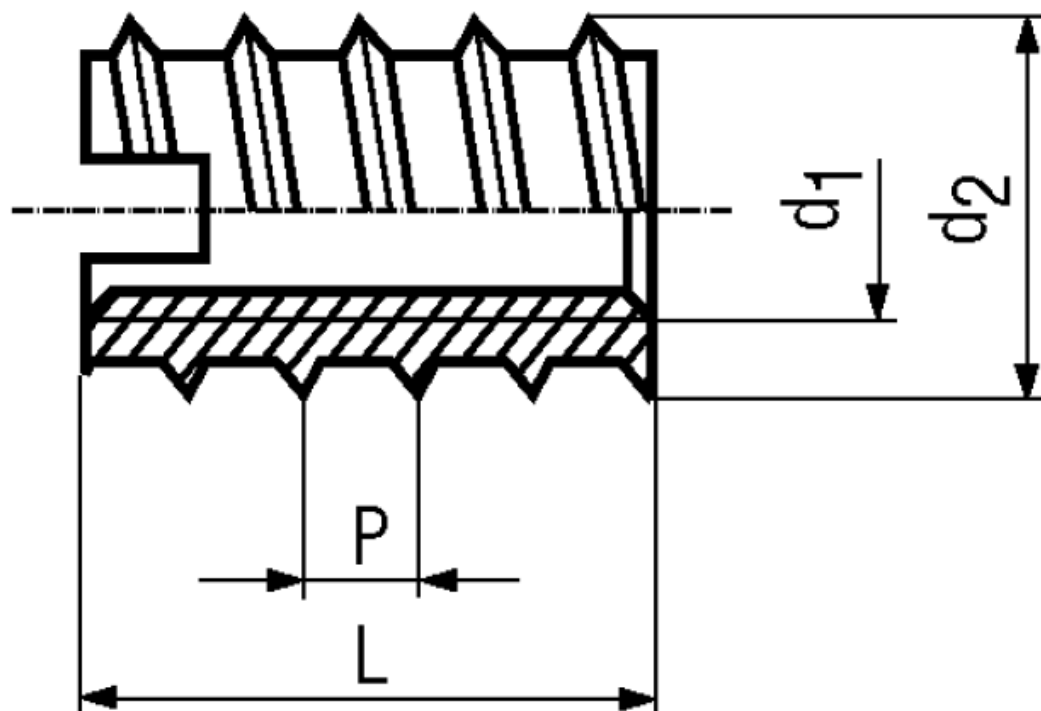

## BN 242

Self cutting threaded inserts  
for wood and soft plastics

Trade mark	Ensat®	Material	Brass
Type	309	Surface	plain