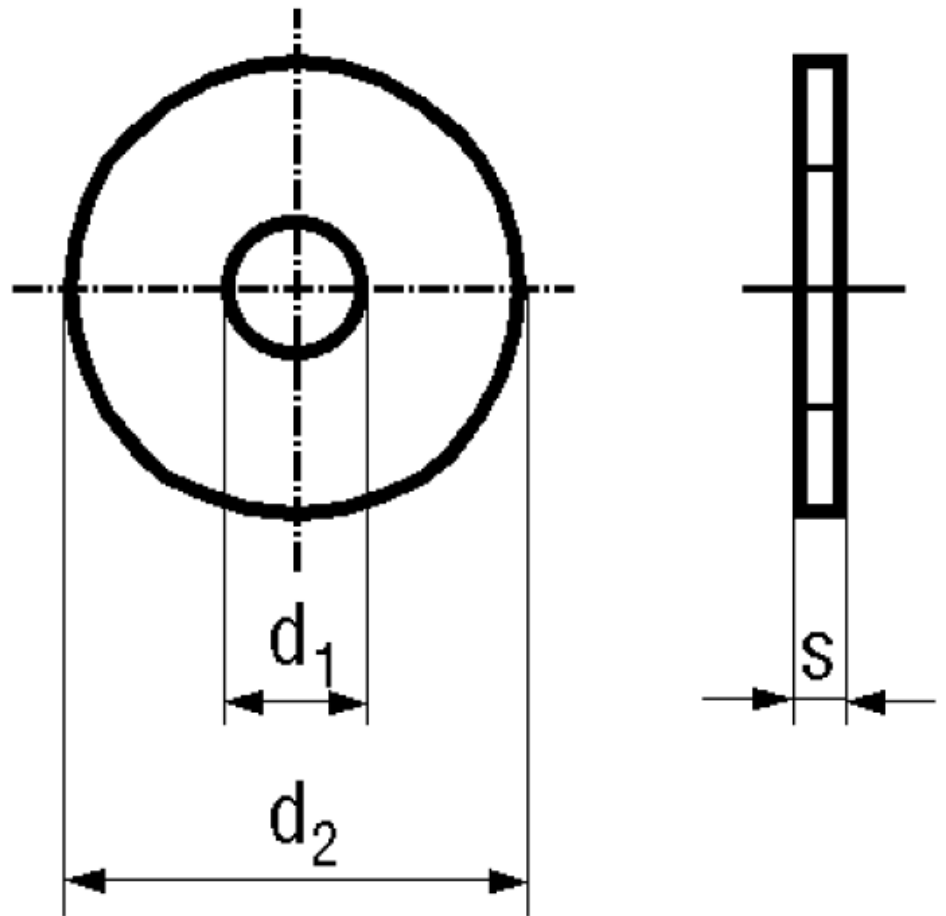

BN 732

Flat washers
without chamfer, large outside
diameter

Type	Carrosserie	Surface	zinc plated blue
Material	Steel		

Article No. - 1270362	
\varnothing nominal	5x20
d_1	5,3
d_2	20
s	1,5

X-ON Electronics