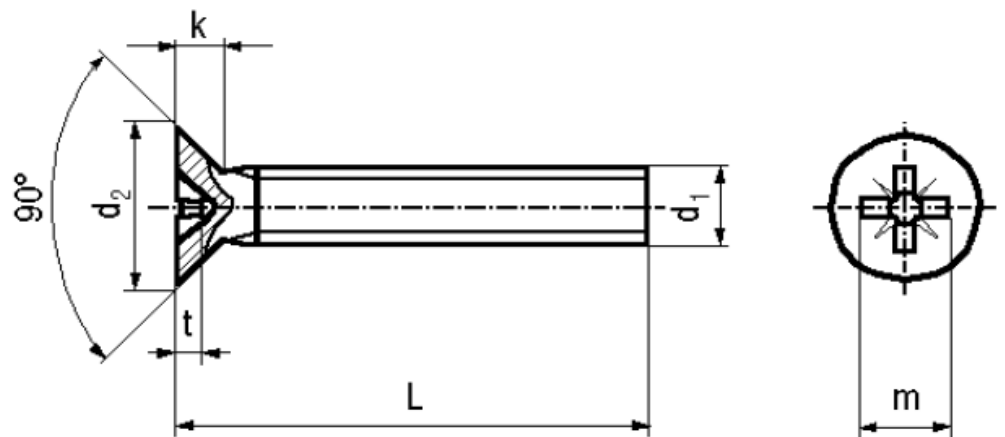

BN 3333

Cross recessed flat countersunk head screws
Pozidriv Z

DIN 965 A
~ISO 7046
~UNI 7688

Material	Steel	Quality	4.8
Surface	zinc plated blue	Tensile strength	400 N/mm²

Article No. - 2097206

d ₁	M5
L	6
d ₂ max.	9,2
k max.	2,5
Pozidriv	2
m~	4,4
t min.	2,05
t max.	2,51

DIN 965 A: Standard withdrawn
DIN 965 A Phillips cross recess (Type H) see BN 388, BN 8167.
All lengths fully threaded.

X-ON Electronics

Largest Supplier of Electrical and Electronic Components

Click to view similar products for [Screws & Fasteners](#) category: