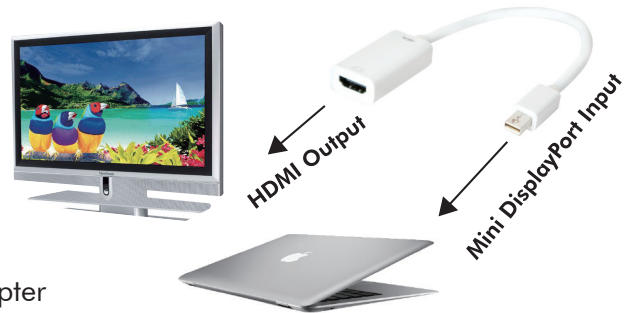

Package Contents:

- 1x Mini DisplayPort 1.2 to HDMI adapter
- 1x User manual

Packaging Information:

- Packing Dimension: 162 x 230 x 2mm
- Packing Weight: 0.035kg
- Carton Dimension: 570 x 380 x 260mm
- Carton Q'ty: 90pcs
- Carton Weight: 5.5kg

* The specifications and pictures are subject to change without notice.
*All trade names referenced are the registered namework of their respective owners.