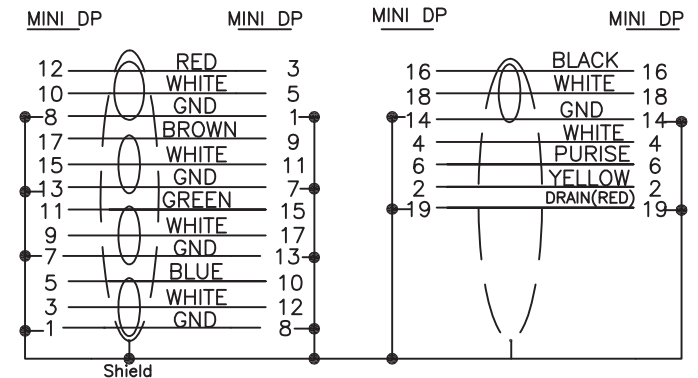

**ELECTRICAL TEST:**

- 1、100%% SHORT&OPEN&MIS WIRE TEST.
- 2、CONTACT RESISTANCE: 2 ohm(MAX).
- 3、INSULATION RESISTANCE: DC 300V 10M ohm(MIN).

**Packing:**  
1PC in one PE Bag with Logilink sticker

Pantone 2945C  
Black  
Size: 70 x 50 mm  
R= 2mm

**PIN Assignment**

REV.	DESCRIPTION		DATE	
8	A6-0000157	mini Display Port M DUST CAP	2	pcs
7	A6-R104240	mini DisplayPort(SOLDER) M ABS UP SHELL SNOW WHITE NO MARKING	2	pcs
6	A6-R104239	mini DisplayPort(SOLDER) M ABS TOP SHELL SNOW WHITE NO MARKING	2	pcs
5	A5-R047107	45P SNOW WHITE PVC	8	g
4	A6-R021133	mini Display Port M BACK SHEL NICKEL PLATED	2	pcs
3	A6-R021212	mini Display Port M FRONT SHELL GOLD PLATED	2	pcs
2	A2-R021292	mini DisplayPort M INSULATION:WHITE PIN GOLD PLATED WITH PCB	2	pcs
1	A4-R001678	Display Port UL20276 [32AWG(7/0.08TC)*1PR+EAM)*5+32AWG(7/0.08TC)*5C +AEB 85% (16/7/0.12AL) OD:4.8MM SNOW WHITE	2	M
NO	P/N	DESCRIPTION	Q'TY	UNIT

REV.	TOLERANCE		DESCRIPTION		DATE
	INCHES		<b>2direct GmbH</b> TITLE: MINI DP M TO MIMI DP M CABLE CUSTOMER : CUSTOMER P/N : CV0048 SCALE NONE UNIT MM DATE 11.02.16 DRAWING NO.: CA0010259 REV. A		
	.X	.015 .30			
	.XX	.010 .10			
	.XXX	.005 .05	DRAWN BY alex		
			CHECK BY		
			APPD BY		