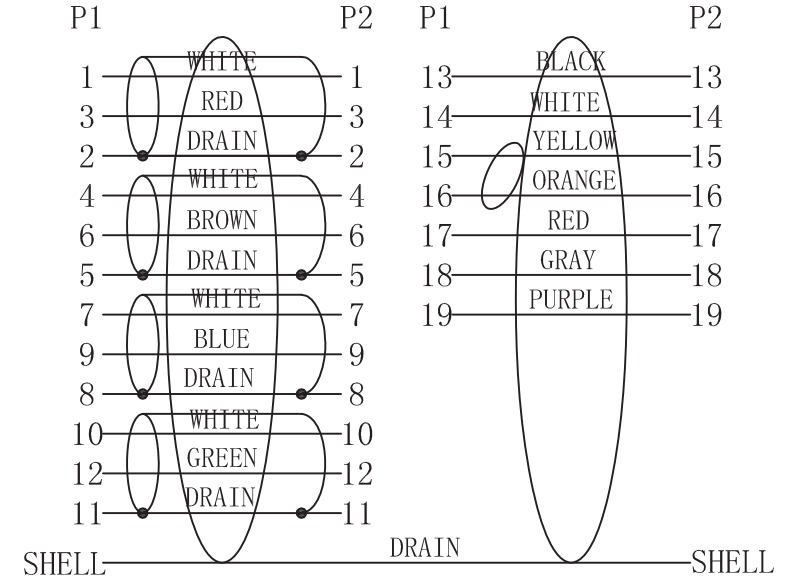

**Electrical Test:**

1. 100%Test(Open ,short ,miss wire)
2. Contact Resistance: 2 ohm max.
3. Insulation Resistance: 10M ohm min.
4. Hi-pot:300V DC/10ms

**Pin Assignment**

13	A6-0000099	DisplayPort M DUST CAP	1	pcs
12	A6-0000015	HDMI M DUST CAP	1	pcs
11	A10-R075293	H. S. T: $\phi$ 1.5*35MM BLACK	1	pcs
10	A10-R075133	H. S. T: $\phi$ 1.5*16mm BLACK	1	pcs
9	A10-R075147	H. S. T: $\phi$ 1.0*10mm BLACK	8	pcs
8	A10-R065324	H. S. T: $\phi$ 2.0*8MM BLACK	8	pcs
7	A5-R047011	PE	3	g
6	A0-*****	45P SNOW WHITE PVC	15	g
5	A2-R020044	HDMI M 19P SHELL GOLD PLATED SOLDER INSULATION:BLACK	1	pcs
4	A2-*****	DisplayPotr M ABS UP SHELL SNOW WHITE	1	pcs
3	A6-*****	DisplayPotr M ABS TOP SHELL SNOW WHITE	1	pcs
2	A78-0000273	DP (SHELL GOLD PLATED DP TO HDMI NXP) EMPTY PCB+SMT+SOLDER	1	pcs
1	A2-*****	UL20276 (28AWG*1PR+EAM)*4C+28AWG*1PR+28AWG*5C+AEB 50% AL OD:7.3MM SNOW WHITE	2	m
NO	ITEM	DESCRIPTION	Q'TY	UNIT

REV.	DESCRIPTION		DATE
	TOLERANCE		
.X	.015	.30	
.XX	.010	.10	
.XXX	.005	.05	
DRAWN BY			
CHECK BY			
APPD BY			
<b>2direct GmbH</b> TITLE: Display Port Male to HDMI A Type Male Cable			
P/N:		CV0055	
SCALE	NONE		REV A
UNIT	MM		A
DATE	12.03.22		1/2