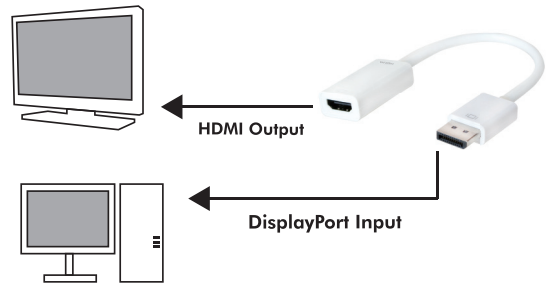

* The specifications and pictures are subject to change without notice.
*All trade names referenced are the registered network of their respective owners.

Made in China

Art No. CV0057B

DisplayPort 1.2 to HDMI Converter Active Type