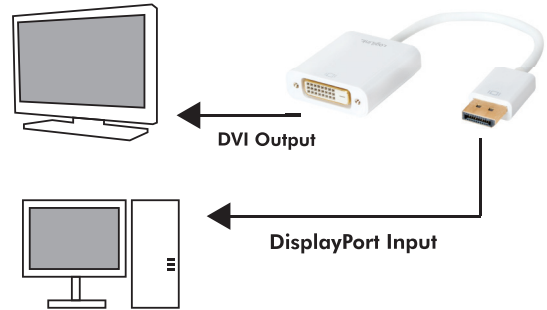

DisplayPort 1.2 to DVI Converter Active Type

Package Contents:

- 1x DisplayPort 1.2 to DVI adapter
- 1x User manual

Packaging Information:

- Packing Dimension: 162 x 230 x 2mm
- Packing Weight: 0.04kg
- Carton Dimension: 570 x 420 x 260mm
- Carton Q'ty: 90pcs
- Carton Weight: 6.2kg

* The specifications and pictures are subject to change without notice.
*All trade names referenced are the registered trademark of their respective owners.