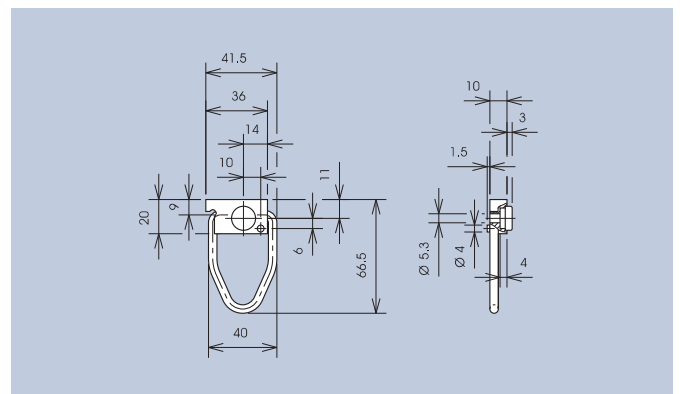

Rear-up handle, adjustable up to 90° for small devices.  
Simple mounting, robust styling. Including screws-M5 x 18, washers and nuts.

A	B	Art.-Nr.
139	180	3786.1801

90° verstellbarer Aufstellbügel für Kleingeräte.  
Einfache Montage, robuste Ausführung. Einschließlich Schrauben DIN 84-M5 x 18, Scheiben und Muttern.

Rear-up handle, adjustable up to 90° for small devices.  
Simple mounting, robust styling. Including screws DIN 84-M5 x 18, washers and nuts.

Art.-Nr.	3786.1002
----------	-----------

Art.-Nr.	1 Paar · 1 pair	3786.0403
----------	-----------------	-----------