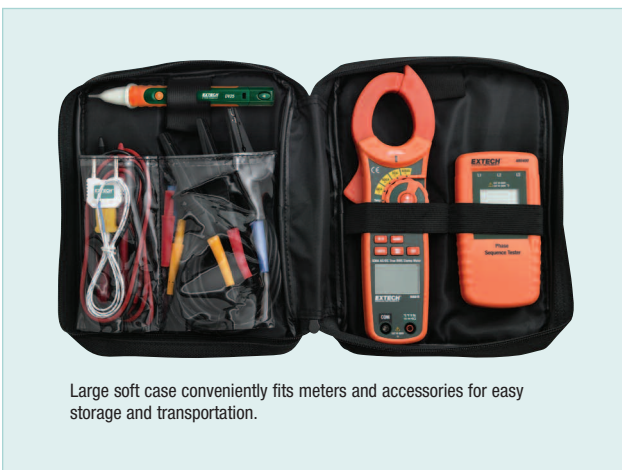

Phase Rotation/Clamp Meter Test Kit

Ideal kit for plant maintenance

True RMS Clamp Meter with multimeter functions, 3-phase rotation tester, and CAT IV AC Voltage Detector

Kit Includes:

- Model MA640 — 600A True RMS 6000 count AC/DC Clamp-on MultiMeter with built-in non-contact AC Voltage Detector, test leads and temperature probe; ETL approved
- Model 480400 — 3-Phase Rotation Tester with multiline LCD display, durable double-molded housing, and easy-to-open wide-jaw alligator clips
- Model DV25 — Dual Range AC Voltage Detector (24 to 1000VAC/ 100 to 1000VAC) + Flashlight with Audible/Visual indication, double-molded housing, and CAT IV-1000V safety rating; UL listed
- Set of double molded professional test leads
- Type K thermocouple bead probe and Type K to Banana Input Adaptor
- Supplied in a soft carrying case that provides protection and organization for the meters whenever they are needed
- Dimensions: 9.8x8x2" (248x203x54mm); Weight: 1.3lbs (590g)

\$80
Savings
For a Kit

Large soft case conveniently fits meters and accessories for easy storage and transportation.

Ordering Information:

MA640-K.....Phase Rotation/Clamp Meter Test Kit

X-ON Electronics

Largest Supplier of Electrical and Electronic Components