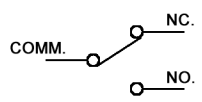

**Material:**  
 Bushing / button: nickel plated brass with varnished polished  
 Contact: silver alloy  
 Nut: nickel plated brass  
 Base: PBT

**CONTACT CONFIGURATION**

| x | LED color |
|---|-----------|
| R | red       |
| G | green     |
| Y | yellow    |
| O | orange    |
| B | blue      |
| W | white     |