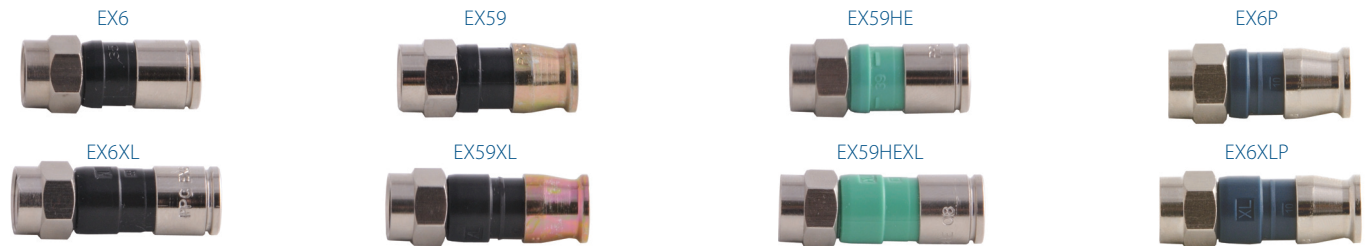

EX[®] Universal Compression Connectors Series 59, 6, Plenum and Headend Cable

Installers are faced with the problem of identifying old unmarked 60% through Quad Shield Series 6 cable, and having to guess which connector is the best match. This results in unnecessary service calls due to the use of the wrong connector/cable match.

The unique patented design of the EX[®] body achieves true universality on 60% through Quad Shield for PE, and PVC jackets.

Specifications	
Bandwidth	0 MHz to 3 GHz
Impedance	75 Ohms (nominal)
Return Loss	Minimum -30 dB to 3 GHz
Insertion Loss	Less than .10 dB to 3 GHz
Operating Voltage	90 V (at 60 Hz continuous AC)
Operating Temperature	-40o F to + 140o F (-40o C to 60o C)
Cable Retention	45 lbs (20.41 kg) minimum

Meets or Exceeds all SCTE Specifications

Features

Application

EX® Universal compression connectors used in combination with port seals ensure proper port sealing every time

EX® Series Universal Compression Connectors: Series 6, 59, Plenum & Headend

Part Numbers

EX6	EX® Universal compression connector, series 6 cable
EX6XL	EX® Universal compression connector, extended body, series 6 cable
EX59	EX® Universal compression connector, series 59 cable
EX59XL	EX® Universal compression connector, extended body, series 59 cable
EX59HE	EX® Universal compression connector, CommScope & Times Fiber Headend cable
EX59XLHE	EX® Universal compression connector, extended body, CommScope & Times Fiber Headend cable
EX6P	EX® Universal compression connector, Plenum cable
EX6XLP	EX® Universal compression connector, extended body, Plenum cable