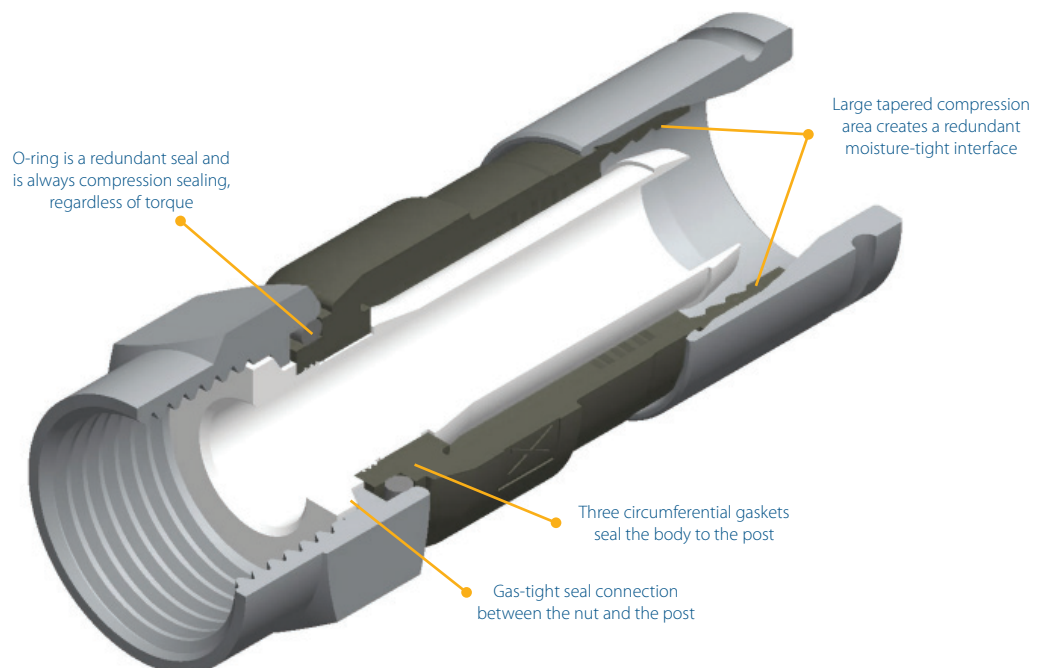

EX[®] Universal Compression Connectors Series 59, 6, Plenum and Headend Cable

Installers are faced with the problem of identifying old unmarked 60% through Quad Shield Series 6 cable, and having to guess which connector is the best match. This results in unnecessary service calls due to the use of the wrong connector/cable match.

The unique patented design of the EX[®] body achieves true universality on 60% through Quad Shield for PE, and PVC jackets.

Specifications	
Bandwidth	0 MHz to 3 GHz
Impedance	75 Ohms (nominal)
Return Loss	Minimum -30 dB to 3 GHz
Insertion Loss	Less than .10 dB to 3 GHz
Operating Voltage	90 V (at 60 Hz continuous AC)
Operating Temperature	-40o F to + 140o F (-40o C to 60o C)
Cable Retention	45 lbs (20.41 kg) minimum

Meets or Exceeds all SCTE Specifications

Features

Application

EX® Universal compression connectors used in combination with port seals ensure proper port sealing every time

EX® Series Universal Compression Connectors: Series 6, 59, Plenum & Headend