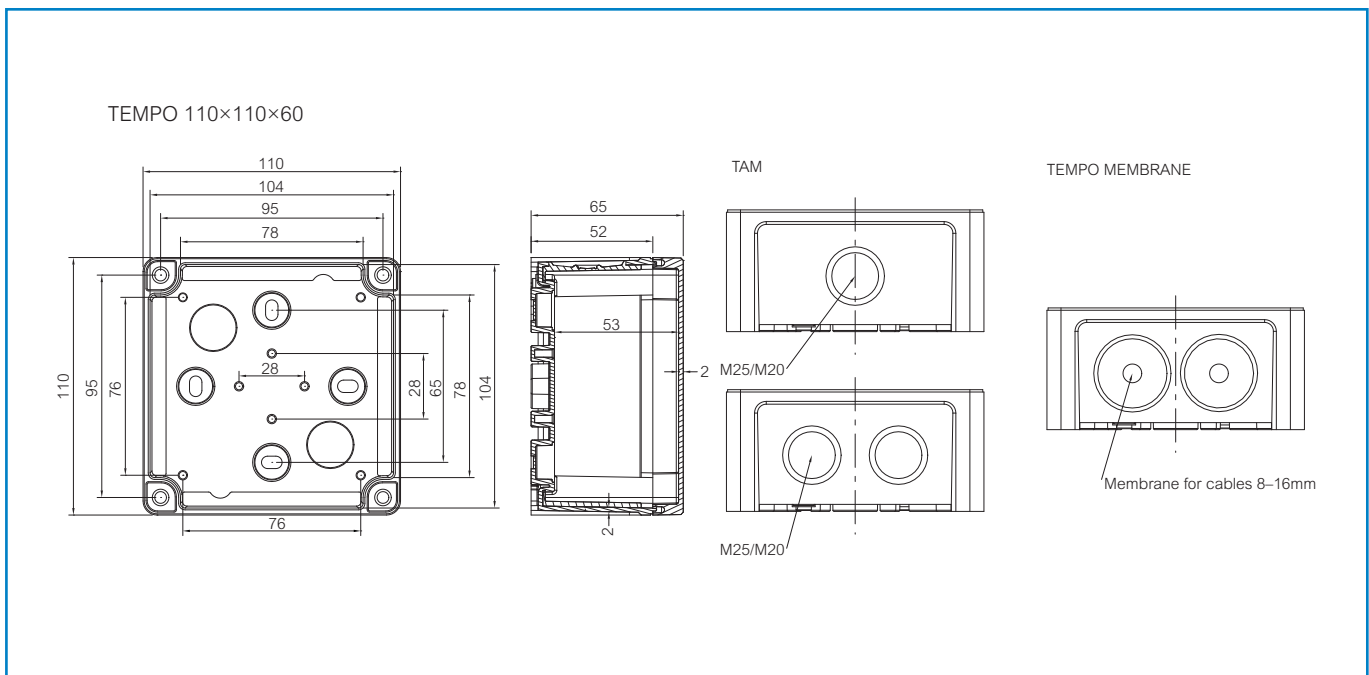

**TEMPO TAM 111107 MC**

**Order symbol:** TAM 111107 MC  
**Product nbr:** 5834011  
**Description:**  
**Remarks:**

**EAN:** 6418074084637  
**EI. number:**  
**Finland:** 1606505

Including: Base with PUR gasket, screws for mounting plate/DIN-rail and cover with polyamide cover screws.

Sample photo

Dimensions:				Rating:
	Length	Width	Height	
mm:	110	110	65	Ingress Protection (EN 60529): IP65
inch:	4.3	4.3	2.6	Impact Resistance (EN 62262): IK07
Materials:				Electrical insulation: Totally insulated
<b>Material:</b>	ABS			Halogen free (DIN/VDE 0472, Part 815): 1
<b>Base colour:</b>	RAL 7035 -light grey			Flammability Rating: UL 94 HB
<b>Cover screws material:</b>	Polyamide			Glow Wire Test (IEC 695-2-1) °C: 650
<b>Cover colour:</b>	RAL 7035 -light grey			Certificates:
<b>Cover screws colour:</b>	Grey			SGS Fimko
<b>Gasket material:</b>	Polyurethane			
Temperatures:				
<b>Temperature °C (short term):</b>	-40 ... 80 °C			
<b>Temperature °C (continuous):</b>	-40 ... 60 °C			
<b>Temperature °F (short term):</b>	-40 ... 175 °F			
<b>Temperature °F (continuous):</b>	-40 ... 140 °F			