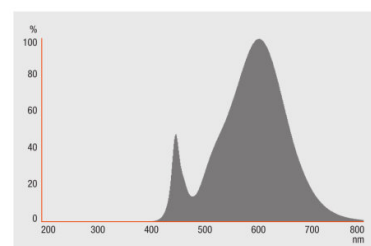

1) All technical parameters apply to the entire lamp/Due to the complex production process for light-emitting diodes, the typical values shown for the technical LED parameters are purely statistical values that do not n which can vary from the typical value

VALUE CLAS A 40 6 W/827 E27 FR,
VALUE CLAS A 40 6 W/865 E27 FR,
VALUE CLAS A 60 DIM 9 W/827 E27 FR,
VALUE CLAS A 60 9.5 W/827 E27,
VALUE CLAS A 60 9.5 W/840 E27,
VALUE CLAS A 75 11.5 W/827 E27,
VALUE CLAS A 75 11.5 W/865 E27

VALUE CLAS A 100 14 W/827 E27,
VALUE CLAS A 100 14.5 W/865 E27

VALUE CLAS A 40 6 W/827 E27 FR

APPLICATION ADVICE

For more detailed application information and graphics please see product datasheet.

LOGISTICAL DATA

Product code	Product description	Packaging unit (Pieces/Unit)	Dimensions (length x width x height)
4052899326927	VALUE CLAS A 40 6 W/827 E27 FR	Shipping carton box 10	318 mm x 133 mm x 124 mm