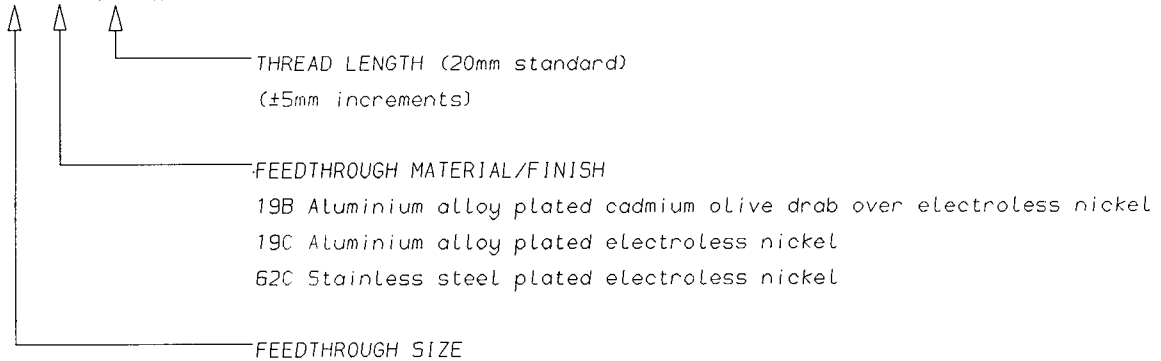

Material

(-25) Diesel Resistant Elastomer

Part Numbering System.

TCFS-**-***-0**-25AH

Raychem Interconnect
 a Division of Tyco Electronics
 Swindon, Wiltshire, England. SN3 5JA
 Telephone: (0793) 528171 Fax: 572516