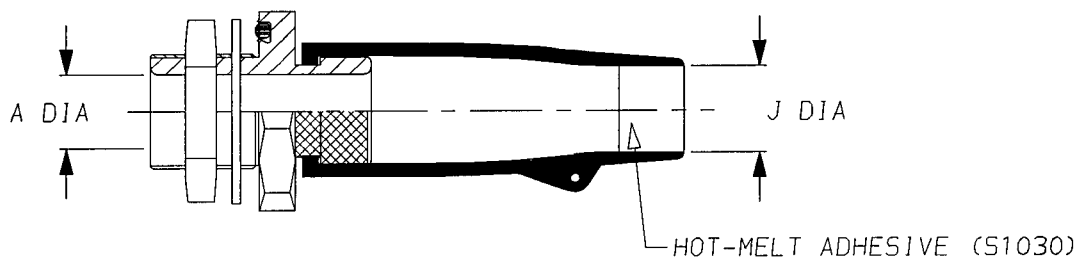

TCFS-**-***-0**-25AH
See over for Part Numbering System

a) Part as supplied.

b) Part after unrestricted recovery.

KITS TO INCLUDE CLEANING TISSUE, 1 PIECE 100 GRIT EMERY CLOTH.

KIT TO BE USED IN CONJUNCTION WITH TCFS INSTALLATION PROCEDURE.

Dimensions (in millimetres)

PART No.	A min	J min a	J max b	M THREAD	A/F Nut	L NOM	P ±10% b	JO Ref b
TCFS-12	7.4	11	5.7	M12 x 1.5	17	24	43	9
TCFS-16	10.1	15	6.0	M16 x 1.5	22	29	60	12
TCFS-20	14.1	19	7.2	M20 x 1.5	27	34	72	17
TCFS-24	19.1	23	8.5	M24 x 1.5	30	38	85	20
TCFS-30	24.1	29	10.0	M30 x 1.5	36	47	104	21
TCFS-36	30.1	35	15.8	M36 x 1.5	41	52	135	39
TCFS-48	40.1	45	16.9	M48 x 1.5	55	67	175	52