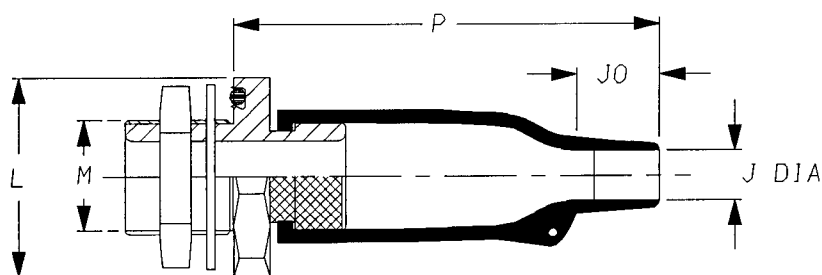

TCFS-**-***-0**-25AH
See over for Part Numbering System

a) Part as supplied.

b) Part after unrestricted recovery.

KITS TO INCLUDE CLEANING TISSUE, 1 PIECE 100 GRIT EMERY CLOTH.

KIT TO BE USED IN CONJUNCTION WITH TCFS INSTALLATION PROCEDURE.

Dimensions (in millimetres)

PART No.	A min	J min a	J max b	M THREAD	A/F Nut	L NOM	P ±10% b	JO Ref b
TCFS-12	7.4	11	5.7	M12 x 1.5	17	24	43	9
TCFS-16	10.1	15	6.0	M16 x 1.5	22	29	60	12
TCFS-20	14.1	19	7.2	M20 x 1.5	27	34	72	17
TCFS-24	19.1	23	8.5	M24 x 1.5	30	38	85	20
TCFS-30	24.1	29	10.0	M30 x 1.5	36	47	104	21
TCFS-36	30.1	35	15.8	M36 x 1.5	41	52	135	39
TCFS-48	40.1	45	16.9	M48 x 1.5	55	67	175	52