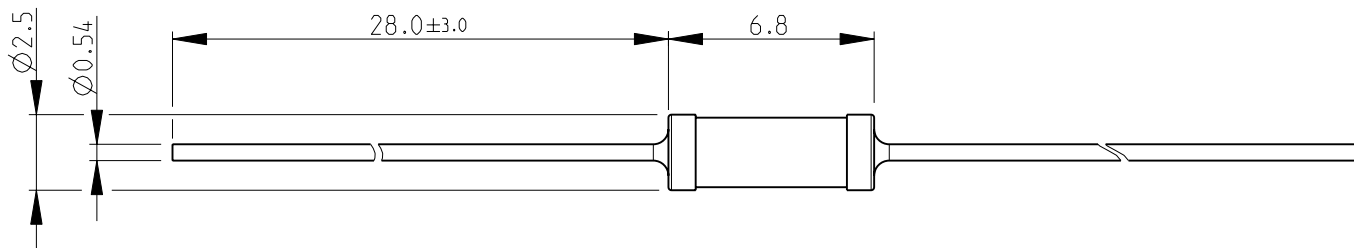

LOC	DIST	REVISIONS					
E	B	P	LTR	DESCRIPTION	DATE	DWN	APVD
			BA	NEW RELEASE	20-Sep-08	SM	St.P

FOR FURTHER INFORMATION SEE DATA SHEET FOR  
CFR SERIES-CARBON FILM FIXED RESISTORS

RoHS Compliant

SCALE 2:1

2008

RELEASED FOR PUBLICATION

THIS DRAWING IS UNPUBLISHED.

BY TYCO ELECTRONICS CORPORATION. ALL RIGHTS RESERVED.

© COPYRIGHT 2008

DIMENSIONS: mm	DWN	20-Sep-08	MATERIAL	-	FINISH	-
	CHK	20-Sep-08	Tyco Electronics Corporation Dorcan, Swindon, SN3 5HH			
TOLERANCES UNLESS OTHERWISE SPECIFIED:	APVD	20-Sep-08				
	0 PLC	$\pm 0.2$	NAME	CARBON FILM FIXED RESISTORS SERIES CFR25		
1 PLC	$\pm 0.1$	PRODUCT SPEC	SIZE	CAGE CODE	DRAWING NO	RESTRICTED TO
2 PLC	$\pm -$	APPLICATION SPEC	A 4	00779	©- 1623930	-
3 PLC	$\pm -$	WEIGHT	CUSTOMER DRAWING			
4 PLC	$\pm -$		SCALE	4:1	SHEET	1 OF 1
ANGLES	$\pm 5^\circ$		REV BA			