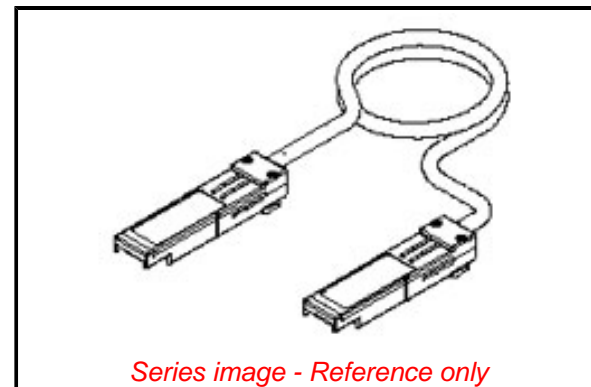

**Documents:**

[Drawing \(PDF\)](#) [RoHS Certificate of Compliance \(PDF\)](#)

**General**

Product Family	Cable Assemblies
Series	74743
Assembly Configuration	Dual Ended Connectors
Comments	Active SFP to Active SFP Cable Assembly
Connector to Connector	SFP-to-SFP
Product Name	SFP
UPC	822348622146

**Physical**

Cable Length	3.0m
Circuits (Loaded)	4X
Color - Resin	Black
Gender	Male-Male
Lock to Mating Part	Yes
Material - Resin	Polycarbonate
Packaging Type	Bag
Pitch - Mating Interface	0.50mm
Single Ended	No
Wire Insulation Diameter	N/A
Wire Size AWG	24
Wire/Cable Type	Twinax

**Electrical**

Current - Maximum per Contact	0.18A
Shielded	Yes
Voltage - Maximum	3.3V

**Material Info**

**Reference - Drawing Numbers**

Sales Drawing	SD-74743-001
---------------	--------------

*Series image - Reference only*