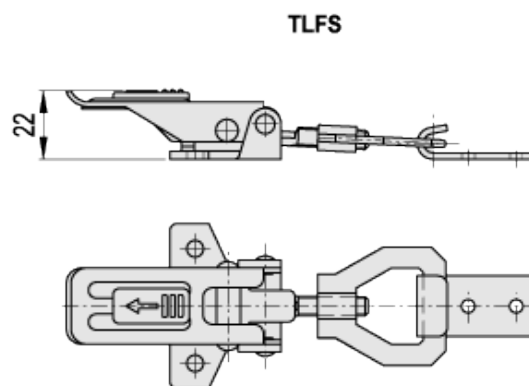

# TLF.

Adjustable hook clamps

**INOX**  
Stainless Steel

technical informations  
Standard executions  
- TLF: basic hook clamps.

- TLFS: hook clamps with security stop. RAL 3000 red technopolymer push button.
- Index for material and surface treatment to add to standard executions:
- Z: zinc-plated steel.
- SST: AISI 304 stainless steel.
- NH: nickel-plated steel.

*Special executions on request*

- Hook clamps in unplated steel.
- Catch brackets in different shapes and finishes.

Radial strength tests

Standard Elements		Maximum working load	Load at breakage	Weight
Code	Description	[N]	[N]	g
420101	TLF.Z-24/138-150+R	1500	2500	101
420102	TLF.SST-24/138-150+R	1500	2500	101
420103	TLFS.NH-24/138-150+R	1500	2500	103
420104	TLFS.SST-24/138-150+R	1500	2500	103