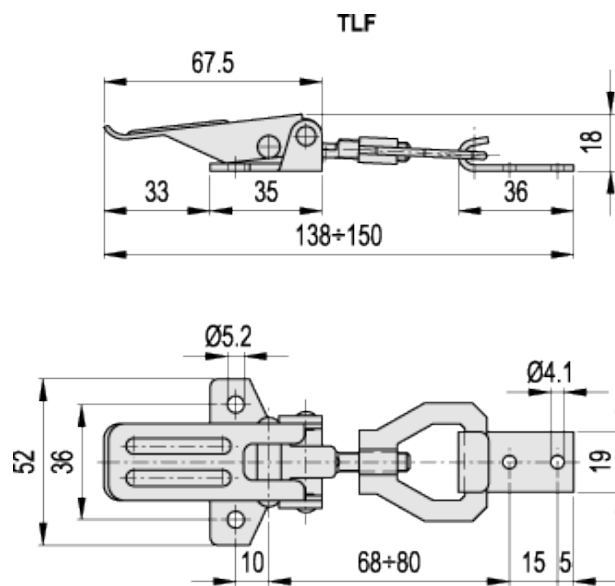

# TLF.

Adjustable hook clamps

**INOX**  
Stainless Steel

technical informations  
Standard executions  
- TLF: basic hook clamps.

- TLFS: hook clamps with security stop. RAL 3000 red technopolymer push button.
- Index for material and surface treatment to add to standard executions:
- Z: zinc-plated steel.
- SST: AISI 304 stainless steel.
- NH: nickel-plated steel.

*Special executions on request*

- Hook clamps in unplated steel.
- Catch brackets in different shapes and finishes.

Radial strength tests

Standard Elements		Maximum working load	Load at breakage	Weight
Code	Description	[N]	[N]	g
420101	TLF.Z-24/138-150+R	1500	2500	101
420102	TLF.SST-24/138-150+R	1500	2500	101
420103	TLFS.NH-24/138-150+R	1500	2500	103
420104	TLFS.SST-24/138-150+R	1500	2500	103

ELESA and GANTER models all rights reserved in accordance with the law. Always mention the source when reproducing our drawings.

**STANDARD MACHINE ELEMENTS WORLDWIDE**