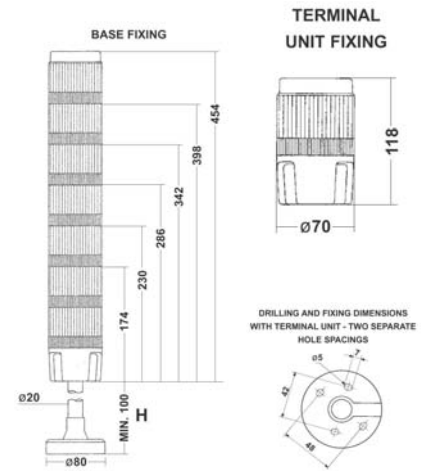

STATIC FILAMENT | LED STACK BEACON

BEACON

FILAMENT | LED Tower Light Series > Product overview

A simplistic but robust tower or stack light. The TLM range offers a steady signal. The units offer a choice of five lens colours plus sounder