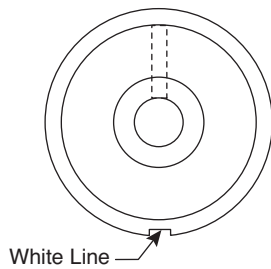

Date Last Revised: 9-18-17

Dimensions: mm (In.)

Mouser Stock No.	Color
450-0125	Black
450-0126	Red

SPECIFICATIONS	
Tolerance:	±.20
Screw:	M3x3

Available from Mouser Electronics
1-800-346-6873
www.mouser.com