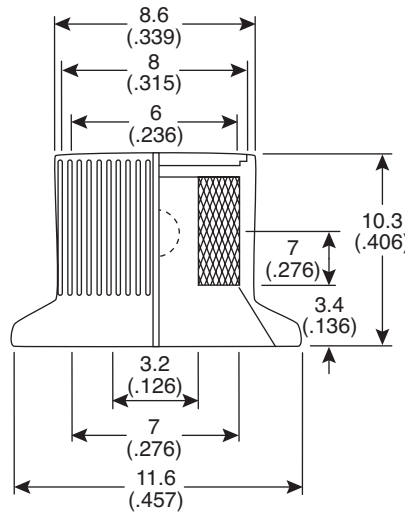

Date Last Revised: 9-18-17

Dimensions: mm (In.)

Mouser Stock No.	Color
450-0125	Black
450-0126	Red

SPECIFICATIONS	
Tolerance:	±.20
Screw:	M3x3

Available from Mouser Electronics
1-800-346-6873
www.mouser.com