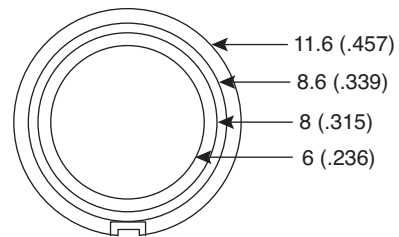

Date Last Revised: 9-18-17

Dimensions: mm (In.)

Mouser Stock No.	Color
450-0125	Black
450-0126	Red

SPECIFICATIONS	
Tolerance:	±.20
Screw:	M3x3

Available from Mouser Electronics
1-800-346-6873
www.mouser.com