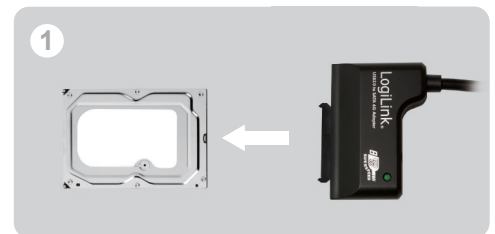

Connect SATA connector to 2.5" or 3.5" device