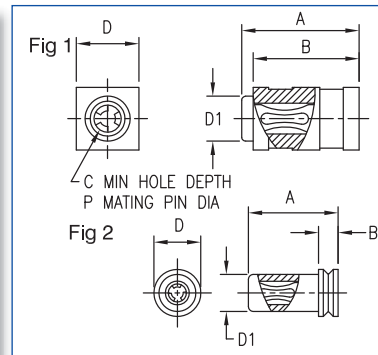

SINGLE POLE SOCKETS - STACKABLE

Dimensions in inches (mm)

How to order code

450 - XXXX - 01 - 03 - XX

Basic Part No. | Insulator Colour | Socket Finish

Material Code Table		
Component	Material	RoHS
Body	Brass	✓
Spring	Beryllium Copper (Heat Treated)	✓
Insulation	Polyolefin Plastic	✓

Finish Code Table			
Dash No.	Body Finish	Spring Finish	RoHS
-03	Gold over Nickel	Gold over Nickel	✓

Insulation Colour Code Table	
Dash No.	Colour
-00	None
-10	Black

Basic Part No.	A	B	P	C	D	D1	D2	E	F
450-3327 -01	.235 (5.97)	.125 (3.18)	.040 (1.02)	.190 (4.83)	.094 (2.39)	.090 (2.29)	.025 (0.64)	-	-
Also available with black polyolefin sleeve as 450-3289-01-03-10									
450-3278 -01	.425 (10.80)	.188 (4.78)	.080 (2.03)	.325 (8.26)	.156 (3.96)	.142 (3.61)	.040 (1.02)	-	-
Also available with black polyolefin sleeve as 450-3279-01-03-10									
450-3078 -01	.305 (7.75)	.125 (3.18)	.025 (0.64)	.144 (3.66)	.094 (2.39)	.074 (1.88)	.025 (0.64)	.053 (1.35)	.043 (1.09)
Also available with black polyolefin sleeve as 450-3390-01-03-10									
450-3302 -01	.323 (8.20)	.188 (4.78)	.040 (1.02)	.190 (4.83)	.094 (2.39)	.090 (2.29)	.040 (1.02)	.053 (1.35)	.043 (1.09)
Also available with black polyolefin sleeve as 450-3301-01-03-10									

SINGLE POLE SOCKETS - SURFACE MOUNT

Dimensions in inches (mm)

How to order code

450 - XXXX - 01 - XX - 00

Basic Part No. | Socket Finish

Material Code Table		
Component	Material	RoHS
Body	Brass	✓
Spring	Beryllium Copper (Heat Treated)	✓

Finish Code Table			
Dash No.	Body Finish	Spring Finish	RoHS
-03	Gold over Nickel	Gold over Nickel	✓
-06	Electro-Tin	Gold over Nickel	✓

Fig.	Basic Part No.	A	B	D	D1	C	P
1	450-8340 -01	.235 (5.97)	.212 (5.38)	.125 (3.18)	.090 (2.29)	.190 (4.83)	.040 (1.02)
2	450-8325 -01	.180 (4.57)	.040 (1.02)	.094 (2.39)	.074 (1.88)	.141 (3.58)	.025 (0.64)