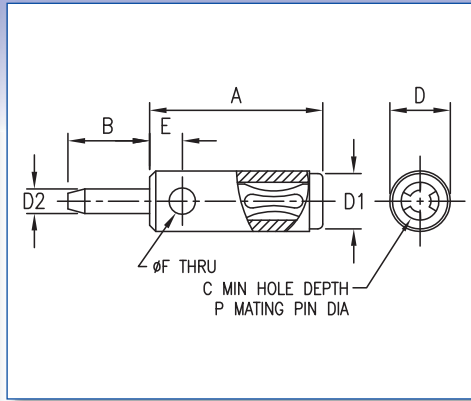

SINGLE POLE SOCKETS - STACKABLE

Dimensions in inches (mm)

How to order code

450 - XXXX - 01 - 03 - XX

Basic Part No. | Insulator Colour | Socket Finish

Material Code Table		
Component	Material	RoHS
Body	Brass	✓
Spring	Beryllium Copper (Heat Treated)	✓
Insulation	Polyolefin Plastic	✓

Finish Code Table			
Dash No.	Body Finish	Spring Finish	RoHS
-03	Gold over Nickel	Gold over Nickel	✓

Insulation Colour Code Table	
Dash No.	Colour
-00	None
-10	Black

Basic Part No.	A	B	P	C	D	D1	D2	E	F
450-3327 -01	.235 (5.97)	.125 (3.18)	.040 (1.02)	.190 (4.83)	.094 (2.39)	.090 (2.29)	.025 (0.64)	-	-
Also available with black polyolefin sleeve as 450-3289-01-03-10									
450-3278 -01	.425 (10.80)	.188 (4.78)	.080 (2.03)	.325 (8.26)	.156 (3.96)	.142 (3.61)	.040 (1.02)	-	-
Also available with black polyolefin sleeve as 450-3279-01-03-10									
450-3078 -01	.305 (7.75)	.125 (3.18)	.025 (0.64)	.144 (3.66)	.094 (2.39)	.074 (1.88)	.025 (0.64)	.053 (1.35)	.043 (1.09)
Also available with black polyolefin sleeve as 450-3390-01-03-10									
450-3302 -01	.323 (8.20)	.188 (4.78)	.040 (1.02)	.190 (4.83)	.094 (2.39)	.090 (2.29)	.040 (1.02)	.053 (1.35)	.043 (1.09)
Also available with black polyolefin sleeve as 450-3301-01-03-10									

SINGLE POLE SOCKETS - SURFACE MOUNT

Dimensions in inches (mm)

How to order code

450 - XXXX - 01 - XX - 00

Basic Part No. | Socket Finish

Material Code Table		
Component	Material	RoHS
Body	Brass	✓
Spring	Beryllium Copper (Heat Treated)	✓

Finish Code Table			
Dash No.	Body Finish	Spring Finish	RoHS
-03	Gold over Nickel	Gold over Nickel	✓
-06	Electro-Tin	Gold over Nickel	✓

Fig.	Basic Part No.	A	B	D	D1	C	P
1	450-8340 -01	.235 (5.97)	.212 (5.38)	.125 (3.18)	.090 (2.29)	.190 (4.83)	.040 (1.02)
2	450-8325 -01	.180 (4.57)	.040 (1.02)	.094 (2.39)	.074 (1.88)	.141 (3.58)	.025 (0.64)