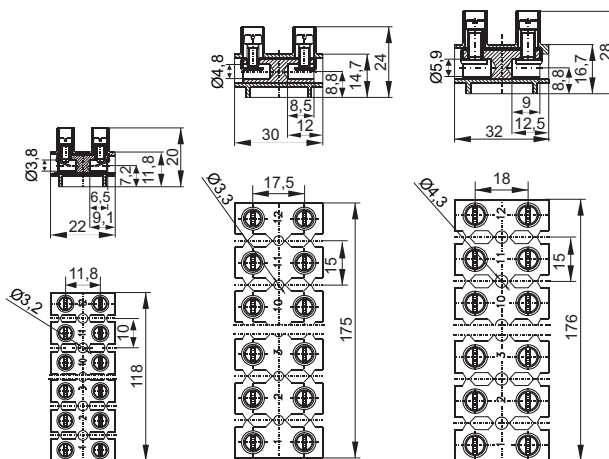

# TERMINAL BLOCKS

Thread terminal blocks type TLZ 12-line<sup>1)</sup> with nominal cross-section 4; 10 i 16mm<sup>2</sup> and a washer to prevent cutting a conductor

TYPE		TLZ-4	TLZ-10	TLZ-16
Catalogue number	2-line 3-line 12-line	12-205□ 12-215□ 12-225□	— 12-235□	— 12-245□
Colour		yellow-1 ● white-2 ○ grey-8 ●	yellow-1 ● grey-8 ●	yellow-1 ● grey-8 ●
Standard		IEC 60947-7-1	IEC 60947-7-1	IEC 60947-7-1
Nominal cross-section		4mm <sup>2</sup>	10mm <sup>2</sup>	16mm <sup>2</sup>
Nominal connectivity: wire/cord		0,75...4mm <sup>2</sup>	0,75...10 / 0,75...6mm <sup>2</sup>	1...16 / 1...10mm <sup>2</sup>
Nominal voltage of insulation		690V	690V	690V
Nominal impulse withstand voltage		6kV	8kV	6kV
Nominal continuous current		32A	57A	76A
Terminal torque		0,8Nm	1,2Nm	2,0Nm
Stripping length		6,5mm	9mm	9,5mm
Insulating material		polyamide	polyamide	polyamide
Ambient temperature		-25...+100°C	-25...+100°C	-25...+100°C
Weight	12-line	58g	155g	230g
Package		100 (2,3-line); 70 (12-line)pcs.	50pcs.	25pcs.

## Equipment and accessories

EQUIPMENT	PAGE	TLZ-4	TLZ-10	TLZ-16
Labels	49	OM4	—	OT10, OM10

<sup>1)</sup> Can be used for a smaller number of lines (cut with a knife and break off)