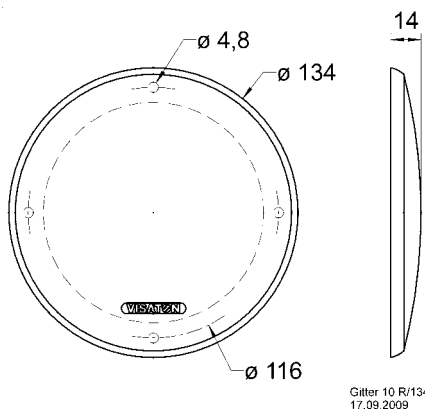

Art. No. 4770 – schwarz/chrom / *black/chrome* Gitter / Grille 10 R/134

Schutzgitter aus schwarz lackiertem Metall. Zierring aus in Chromoptik (hochglanz) lackiertem Kunststoff.

Protective grille made of black painted metal. Decoration ring made of plastics with chrome surface (high glossy).

Passend für/Suitable for: FR 10, R 10 S, R 10 SC, FX 10, PX 10