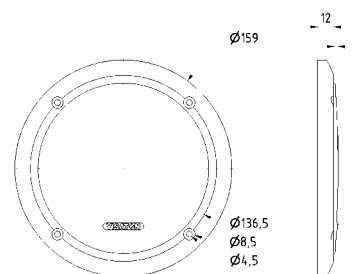

Gitter 13 RS
11.12.06