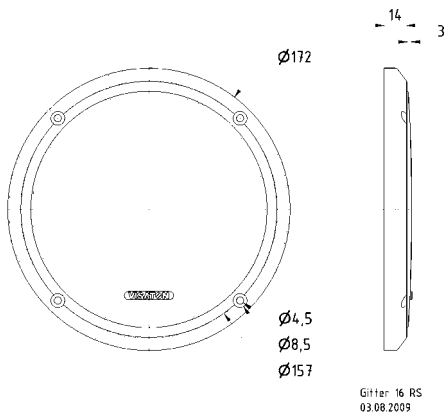

Art. No. 4644 Gitter / Grille 16 RS

Schutzgitter aus schwarz lackiertem Metall. Zierring aus schwarzem Kunststoff.
Auf Anfrage auch in anderen Farben lackiert erhältlich.

Protective grille made of black painted metal. Decoration ring made of black plastics.
Can be supplied painted in other colours on request.

Passend für/Suitable for: FX 16