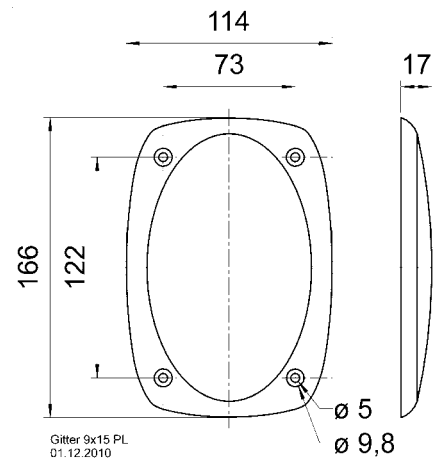

Gitter / Grille 9 x 15 PL Art. No. 4745

Schutzgitter aus schwarzem Kunststoff.
Auf Anfrage auch in anderen Farben lackiert erhältlich.

Protective grille made of black plastics.
Can be supplied painted in other colours on request.

Passend für/Suitable for: FR 9.15, DX 4 x 6 P